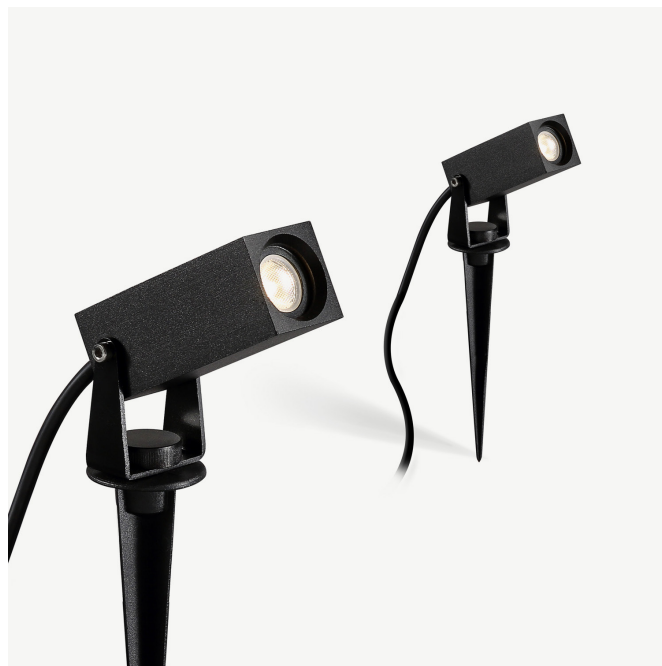

SQUARE SPIKE SMALL LIGHT

SPIKE | SPIKE SQUARE SMALL

LED Garden light

The outdoor lighting collection consists of modern designed lamps that fit perfectly in contemporary architecture. Light is first and foremost functional and creates more visibility and a sense of security. Outdoor lighting also creates an atmosphere that allows you to enjoy lighting in the evening or in the garden. Our outdoor lamps are also ideal accessories for in and around your home.

The Round LED spike spot SPIKE outdoor garden light is made of durable aluminum and energy efficient.

The light beam provides beautiful effects on borders and trees.

Available in the color: Black

LED | V-AC 220 - 240V | CE | IP20 | CRI > 90 | > 50.000 h

SPECIFICATIONS

Dimensions	100 x 50 x 67 mm
Weight	0,22 kg
Wattage (W)	3 W
Flux	120 Lm
Optic type	Diffuse
CCT	2700K / 3000K / 4000K / 6000K
Dimmable	No
Light source	LED
Material	Aluminum
IP rating	IP 65
Input Voltage	110 - 240 V
Color	Black