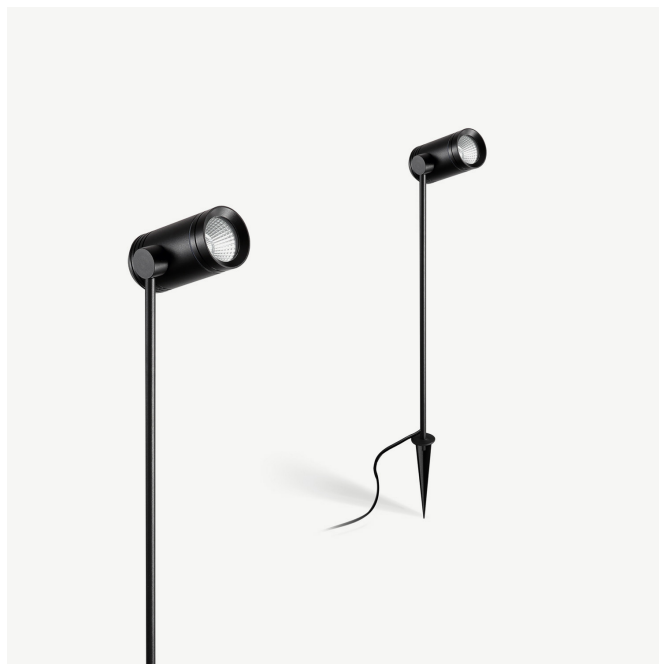

# SQUARE SPIKE MEDIUM LIGHT

SPIKE | SPIKE ROUND MEDIUM

## LED Garden light

The outdoor lighting collection consists of modern designed lamps that fit perfectly in contemporary architecture. Light is first and foremost functional and creates more visibility and a sense of security. Outdoor lighting also creates an atmosphere that allows you to enjoy lighting in the evening or in the garden. Our outdoor lamps are also ideal accessories for in and around your home.

The Round LED spike spot SPIKE outdoor garden light is made of durable aluminum and energy efficient.

The light beam provides beautiful effects on borders and trees.

Available in the color: Black

LED | V-AC 220 - 240V | CE | IP20 | CRI > 90 | > 50.000 h

## SPECIFICATIONS

Dimensions	110 x 80 x 500 mm
Weight	0,22 kg
Wattage (W)	6 W
Flux	500 Lm
Optic type	Diffuse
CCT	2700K / 3000K / 4000K / 6000K
Dimmable	No
Light source	LED
Material	Aluminum
IP rating	IP 65
Input Voltage	110 - 240 V
Color	Black