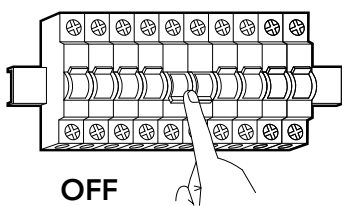

**Always disconnect the power before installation.**

Do not attempt to make any modifications on the products. Lightinova declines any responsibility on modified products. Installation should be carried out by a qualified professional. This product is designed for indoor installation.

**01**

SIZE	X / Y / Z
Ø 1200MM / 47 1/4"	1031MM / 40 5/8"
Ø 920MM / 36 1/4"	788MM / 31"
Ø 790MM / 31 1/10"	684MM / 26 7/8"
Ø 660MM / 26"	563MM / 22"
Ø 520MM / 20 1/2"	442MM / 17 3/8"

**02**

**03**

**04**