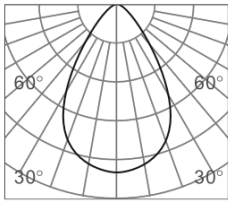

CLIXX SLIM DOT01

DIMENSIONS

ACCESSORIES

Category	Track lighting
Colour	Black / White
Light source	LED (integrated)
Power	2W
Luminous flux	120 lm
Colour temperature	2700K / 3000K (standard) / 4000K
Colour Rendering Index	CRI>90
Efficacy	60 lm/W
Lifetime	>50.000h
Beam angle	12D / 34D (standard) / 48D
Driver	Not included
Voltage	24V
Input voltage	110 – 240 V
Dimming	Triac / 1-10V
IP rating	IP20
Weight	90 g
Material	Aluminium
Warranty	5 years

LIGHT DISTRIBUTION

12°

h(m)	E(lx)	Φ(m)
1	3693	Φ0.23
2	923	Φ0.47
3	410	Φ0.71
4	230	Φ0.94
5	147	Φ1.18

34°

h(m)	E(lx)	Φ(m)
1	1238	Φ0.61
2	309	Φ1.22
3	137	Φ1.83
4	77	Φ2.44
5	49	Φ3.05

48°

h(m)	E(lx)	Φ(m)
1	778	Φ0.91
2	194	Φ1.82
3	86	Φ2.73
4	48	Φ3.64
5	31	Φ4.55