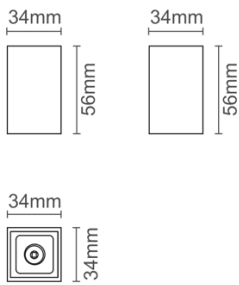

CLIXX SLIM DOT01

DIMENSIONS

ACCESSORIES

Category	Track lighting
Colour	Black / White
Light source	LED (integrated)
Power	2W
Luminous flux	120 lm
Colour temperature	2700K / 3000K (standard) / 4000K
Colour Rendering Index	CRI>90
Efficacy	60 lm/W
Lifetime	>50.000h
Beam angle	12D / 34D (standard) / 48D
Driver	Not included
Voltage	24V
Input voltage	110 – 240 V
Dimming	Triac / 1-10V
IP rating	IP20
Weight	90 g
Material	Aluminium
Warranty	5 years

LIGHT DISTRIBUTION

12°

h(m)	E(lx)	Φ(m)
1	3693	Φ0.23
2	923	Φ0.47
3	410	Φ0.71
4	230	Φ0.94
5	147	Φ1.18

34°

h(m)	E(lx)	Φ(m)
1	1238	Φ0.61
2	309	Φ1.22
3	137	Φ1.83
4	77	Φ2.44
5	49	Φ3.05

48°

h(m)	E(lx)	Φ(m)
1	778	Φ0.91
2	194	Φ1.82
3	86	Φ2.73
4	48	Φ3.64
5	31	Φ4.55