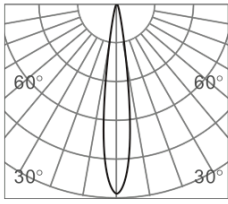

CLIXX SLIM DOT01

DIMENSIONS

ACCESSORIES

Category	Track lighting
Colour	Black / White
Light source	LED (integrated)
Power	2W
Luminous flux	120 lm
Colour temperature	2700K / 3000K (standard) / 4000K
Colour Rendering Index	CRI>90
Efficacy	60 lm/W
Lifetime	>50.000h
Beam angle	12D / 34D (standard) / 48D
Driver	Not included
Voltage	24V
Input voltage	110 – 240 V
Dimming	Triac / 1-10V
IP rating	IP20
Weight	90 g
Material	Aluminium
Warranty	5 years

LIGHT DISTRIBUTION

12°

h(m)	E(lx)	Φ(m)
1	3693	Φ0.23
2	923	Φ0.47
3	410	Φ0.71
4	230	Φ0.94
5	147	Φ1.18

34°

h(m)	E(lx)	Φ(m)
1	1238	Φ0.61
2	309	Φ1.22
3	137	Φ1.83
4	77	Φ2.44
5	49	Φ3.05

48°

h(m)	E(lx)	Φ(m)
1	778	Φ0.91
2	194	Φ1.82
3	86	Φ2.73
4	48	Φ3.64
5	31	Φ4.55