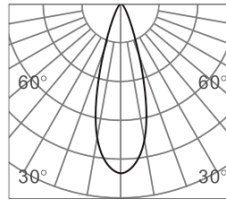

CLIXX SLIM DOT01

DIMENSIONS

ACCESSORIES

Category	Track lighting
Colour	Black / White
Light source	LED (integrated)
Power	2W
Luminous flux	120 lm
Colour temperature	2700K / 3000K (standard) / 4000K
Colour Rendering Index	CRI>90
Efficacy	60 lm/W
Lifetime	>50.000h
Beam angle	12D / 34D (standard) / 48D
Driver	Not included
Voltage	24V
Input voltage	110 – 240 V
Dimming	Triac / 1-10V
IP rating	IP20
Weight	90 g
Material	Aluminium
Warranty	5 years

LIGHT DISTRIBUTION

12°

h(m)	E(lx)	Φ(m)
1	3693	Φ0.23
2	923	Φ0.47
3	410	Φ0.71
4	230	Φ0.94
5	147	Φ1.18

34°

h(m)	E(lx)	Φ(m)
1	1238	Φ0.61
2	309	Φ1.22
3	137	Φ1.83
4	77	Φ2.44
5	49	Φ3.05

48°

h(m)	E(lx)	Φ(m)
1	778	Φ0.91
2	194	Φ1.82
3	86	Φ2.73
4	48	Φ3.64
5	31	Φ4.55