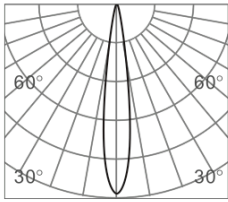

CLIXX DOT03

DIMENSIONS

ACCESSORIES

Category	Track lighting
Colour	Black / White
Light source	LED (integrated)
Power	4W
Luminous flux	380 lm
Colour temperature	2700K / 3000K (standard) / 4000K
Colour Rendering Index	CRI>90
Efficacy	95 lm/W
Lifetime	>50.000h
Beam angle	12D / 34D (standard) / 48D
Driver	Not included
Voltage	24V
Input voltage	110 – 240 V
Dimming	Triac / 1-10V / DALI
IP rating	IP20
Weight	170 g
Material	Aluminium
Warranty	5 years

LIGHT DISTRIBUTION

12°

h(m)	E(lx)	Φ(m)
1	3693	Φ0.23
2	923	Φ0.47
3	410	Φ0.71
4	230	Φ0.94
5	147	Φ1.18

34°

h(m)	E(lx)	Φ(m)
1	1238	Φ0.61
2	309	Φ1.22
3	137	Φ1.83
4	77	Φ2.44
5	49	Φ3.05

48°

h(m)	E(lx)	Φ(m)
1	778	Φ0.91
2	194	Φ1.82
3	86	Φ2.73
4	48	Φ3.64
5	31	Φ4.55