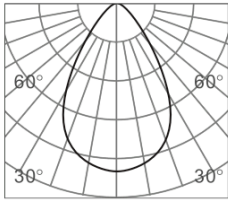

CLIXX DOT03

DIMENSIONS

ACCESSORIES

Category	Track lighting
Colour	Black / White
Light source	LED (integrated)
Power	4W
Luminous flux	380 lm
Colour temperature	2700K / 3000K (standard) / 4000K
Colour Rendering Index	CRI>90
Efficacy	95 lm/W
Lifetime	>50.000h
Beam angle	12D / 34D (standard) / 48D
Driver	Not included
Voltage	24V
Input voltage	110 – 240 V
Dimming	Triac / 1-10V / DALI
IP rating	IP20
Weight	170 g
Material	Aluminium
Warranty	5 years

LIGHT DISTRIBUTION

12°

h(m)	E(lx)	Φ(m)
1	3693	Φ0.23
2	923	Φ0.47
3	410	Φ0.71
4	230	Φ0.94
5	147	Φ1.18

34°

h(m)	E(lx)	Φ(m)
1	1238	Φ0.61
2	309	Φ1.22
3	137	Φ1.83
4	77	Φ2.44
5	49	Φ3.05

48°

h(m)	E(lx)	Φ(m)
1	778	Φ0.91
2	194	Φ1.82
3	86	Φ2.73
4	48	Φ3.64
5	31	Φ4.55