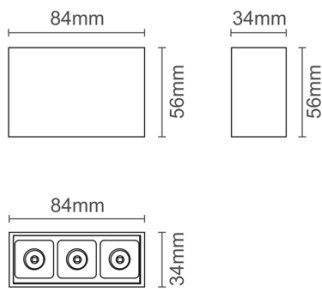

CLIXX DOT03

DIMENSIONS

ACCESSORIES

Category	Track lighting
Colour	Black / White
Light source	LED (integrated)
Power	4W
Luminous flux	380 lm
Colour temperature	2700K / 3000K (standard) / 4000K
Colour Rendering Index	CRI>90
Efficacy	95 lm/W
Lifetime	>50.000h
Beam angle	12D / 34D (standard) / 48D
Driver	Not included
Voltage	24V
Input voltage	110 – 240 V
Dimming	Triac / 1-10V / DALI
IP rating	IP20
Weight	170 g
Material	Aluminium
Warranty	5 years

LIGHT DISTRIBUTION

12°

h(m)	E(lx)	Φ(m)
1	3693	Φ0.23
2	923	Φ0.47
3	410	Φ0.71
4	230	Φ0.94
5	147	Φ1.18

34°

h(m)	E(lx)	Φ(m)
1	1238	Φ0.61
2	309	Φ1.22
3	137	Φ1.83
4	77	Φ2.44
5	49	Φ3.05

48°

h(m)	E(lx)	Φ(m)
1	778	Φ0.91
2	194	Φ1.82
3	86	Φ2.73
4	48	Φ3.64
5	31	Φ4.55