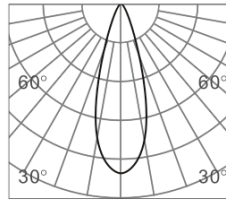

CLIXX DOT03

DIMENSIONS

ACCESSORIES

Category	Track lighting
Colour	Black / White
Light source	LED (integrated)
Power	4W
Luminous flux	380 lm
Colour temperature	2700K / 3000K (standard) / 4000K
Colour Rendering Index	CRI>90
Efficacy	95 lm/W
Lifetime	>50.000h
Beam angle	12D / 34D (standard) / 48D
Driver	Not included
Voltage	24V
Input voltage	110 – 240 V
Dimming	Triac / 1-10V / DALI
IP rating	IP20
Weight	170 g
Material	Aluminium
Warranty	5 years

LIGHT DISTRIBUTION

12°

h(m)	E(lx)	Φ(m)
1	3693	Φ0.23
2	923	Φ0.47
3	410	Φ0.71
4	230	Φ0.94
5	147	Φ1.18

34°

h(m)	E(lx)	Φ(m)
1	1238	Φ0.61
2	309	Φ1.22
3	137	Φ1.83
4	77	Φ2.44
5	49	Φ3.05

48°

h(m)	E(lx)	Φ(m)
1	778	Φ0.91
2	194	Φ1.82
3	86	Φ2.73
4	48	Φ3.64
5	31	Φ4.55