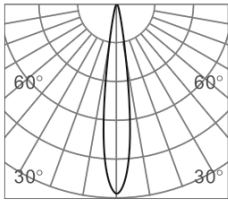

CLIXX DOT06

DIMENSIONS

ACCESSORIES

Category	Track lighting
Colour	Black / White
Light source	LED (integrated)
Power	8W
Luminous flux	790 lm
Colour temperature	2700K / 3000K (standard) / 4000K
Colour Rendering Index	CRI>90
Efficacy	98 lm/W
Lifetime	>50.000h
Beam angle	12D / 34D (standard) / 48D
Driver	Not included
Voltage	24V
Input voltage	110 – 240 V
Dimming	Triac / 1-10V / DALI / Zigbee
IP rating	IP20
Weight	280 g
Material	Aluminium
Warranty	5 years

LIGHT DISTRIBUTION

12°

h(m)	E(lx)	Φ(m)
1	3693	Φ0.23
2	923	Φ0.47
3	410	Φ0.71
4	230	Φ0.94
5	147	Φ1.18

34°

h(m)	E(lx)	Φ(m)
1	1238	Φ0.61
2	309	Φ1.22
3	137	Φ1.83
4	77	Φ2.44
5	49	Φ3.05

48°

h(m)	E(lx)	Φ(m)
1	778	Φ0.91
2	194	Φ1.82
3	86	Φ2.73
4	48	Φ3.64
5	31	Φ4.55