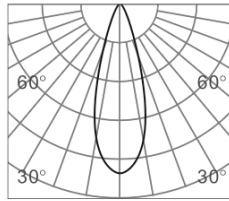

CLIXX DOT06

DIMENSIONS

ACCESSORIES

Category	Track lighting
Colour	Black / White
Light source	LED (integrated)
Power	8W
Luminous flux	790 lm
Colour temperature	2700K / 3000K (standard) / 4000K
Colour Rendering Index	CRI>90
Efficacy	98 lm/W
Lifetime	>50.000h
Beam angle	12D / 34D (standard) / 48D
Driver	Not included
Voltage	24V
Input voltage	110 – 240 V
Dimming	Triac / 1-10V / DALI / Zigbee
IP rating	IP20
Weight	280 g
Material	Aluminium
Warranty	5 years

LIGHT DISTRIBUTION

12°

h(m)	E(lx)	Φ(m)
1	3693	Φ0.23
2	923	Φ0.47
3	410	Φ0.71
4	230	Φ0.94
5	147	Φ1.18

34°

h(m)	E(lx)	Φ(m)
1	1238	Φ0.61
2	309	Φ1.22
3	137	Φ1.83
4	77	Φ2.44
5	49	Φ3.05

48°

h(m)	E(lx)	Φ(m)
1	778	Φ0.91
2	194	Φ1.82
3	86	Φ2.73
4	48	Φ3.64
5	31	Φ4.55