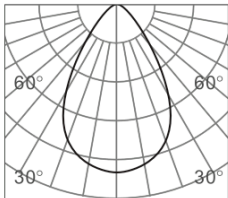

CLIXX DOT06

DIMENSIONS

ACCESSORIES

Category	Track lighting
Colour	Black / White
Light source	LED (integrated)
Power	8W
Luminous flux	790 lm
Colour temperature	2700K / 3000K (standard) / 4000K
Colour Rendering Index	CRI>90
Efficacy	98 lm/W
Lifetime	>50.000h
Beam angle	12D / 34D (standard) / 48D
Driver	Not included
Voltage	24V
Input voltage	110 – 240 V
Dimming	Triac / 1-10V / DALI / Zigbee
IP rating	IP20
Weight	280 g
Material	Aluminium
Warranty	5 years

LIGHT DISTRIBUTION

12°

h(m)	E(lx)	Φ(m)
1	3693	Φ0.23
2	923	Φ0.47
3	410	Φ0.71
4	230	Φ0.94
5	147	Φ1.18

34°

h(m)	E(lx)	Φ(m)
1	1238	Φ0.61
2	309	Φ1.22
3	137	Φ1.83
4	77	Φ2.44
5	49	Φ3.05

48°

h(m)	E(lx)	Φ(m)
1	778	Φ0.91
2	194	Φ1.82
3	86	Φ2.73
4	48	Φ3.64
5	31	Φ4.55