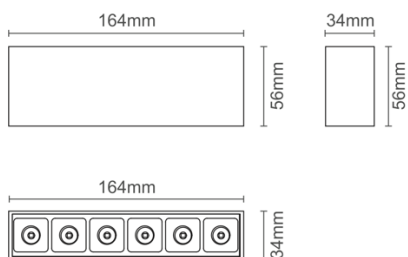

CLIXX DOT06

DIMENSIONS

ACCESSORIES

Category	Track lighting
Colour	Black / White
Light source	LED (integrated)
Power	8W
Luminous flux	790 lm
Colour temperature	2700K / 3000K (standard) / 4000K
Colour Rendering Index	CRI>90
Efficacy	98 lm/W
Lifetime	>50.000h
Beam angle	12D / 34D (standard) / 48D
Driver	Not included
Voltage	24V
Input voltage	110 – 240 V
Dimming	Triac / 1-10V / DALI / Zigbee
IP rating	IP20
Weight	280 g
Material	Aluminium
Warranty	5 years

LIGHT DISTRIBUTION

12°

h(m)	E(lx)	Φ(m)
1	3693	Φ0.23
2	923	Φ0.47
3	410	Φ0.71
4	230	Φ0.94
5	147	Φ1.18

34°

h(m)	E(lx)	Φ(m)
1	1238	Φ0.61
2	309	Φ1.22
3	137	Φ1.83
4	77	Φ2.44
5	49	Φ3.05

48°

h(m)	E(lx)	Φ(m)
1	778	Φ0.91
2	194	Φ1.82
3	86	Φ2.73
4	48	Φ3.64
5	31	Φ4.55