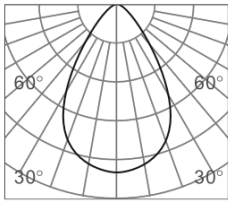

CLIXX DOT12

DIMENSIONS

ACCESSORIES

Category	Track lighting
Colour	Black / White
Light source	LED (integrated)
Power	16W
Luminous flux	1550 lm
Colour temperature	2700K / 3000K (standard) / 4000K
Colour Rendering Index	CRI>90
Efficacy	97 lm/W
Lifetime	>50.000h
Beam angle	12D / 34D (standard) / 48D
Driver	Not included
Voltage	24V
Input voltage	110 – 240 V
Dimming	Triac / 1-10V / DALI / Zigbee
IP rating	IP20
Weight	510 g
Material	Aluminium
Warranty	5 years

LIGHT DISTRIBUTION

12°

h(m)	E(lx)	Φ(m)
1	3693	Φ0.23
2	923	Φ0.47
3	410	Φ0.71
4	230	Φ0.94
5	147	Φ1.18

34°

h(m)	E(lx)	Φ(m)
1	1238	Φ0.61
2	309	Φ1.22
3	137	Φ1.83
4	77	Φ2.44
5	49	Φ3.05

48°

h(m)	E(lx)	Φ(m)
1	778	Φ0.91
2	194	Φ1.82
3	86	Φ2.73
4	48	Φ3.64
5	31	Φ4.55