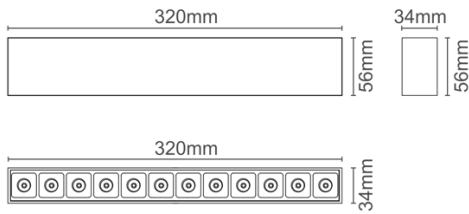

CLIXX DOT12

DIMENSIONS

ACCESSORIES

Category	Track lighting
Colour	Black / White
Light source	LED (integrated)
Power	16W
Luminous flux	1550 lm
Colour temperature	2700K / 3000K (standard) / 4000K
Colour Rendering Index	CRI>90
Efficacy	97 lm/W
Lifetime	>50.000h
Beam angle	12D / 34D (standard) / 48D
Driver	Not included
Voltage	24V
Input voltage	110 – 240 V
Dimming	Triac / 1-10V / DALI / Zigbee
IP rating	IP20
Weight	510 g
Material	Aluminium
Warranty	5 years

LIGHT DISTRIBUTION

12°

h(m)	E(lx)	Φ(m)
1	3693	Φ0.23
2	923	Φ0.47
3	410	Φ0.71
4	230	Φ0.94
5	147	Φ1.18

34°

h(m)	E(lx)	Φ(m)
1	1238	Φ0.61
2	309	Φ1.22
3	137	Φ1.83
4	77	Φ2.44
5	49	Φ3.05

48°

h(m)	E(lx)	Φ(m)
1	778	Φ0.91
2	194	Φ1.82
3	86	Φ2.73
4	48	Φ3.64
5	31	Φ4.55