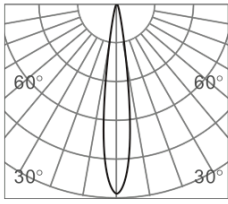

CLIXX DOT12

DIMENSIONS

ACCESSORIES

Category	Track lighting
Colour	Black / White
Light source	LED (integrated)
Power	16W
Luminous flux	1550 lm
Colour temperature	2700K / 3000K (standard) / 4000K
Colour Rendering Index	CRI>90
Efficacy	97 lm/W
Lifetime	>50.000h
Beam angle	12D / 34D (standard) / 48D
Driver	Not included
Voltage	24V
Input voltage	110 – 240 V
Dimming	Triac / 1-10V / DALI / Zigbee
IP rating	IP20
Weight	510 g
Material	Aluminium
Warranty	5 years

LIGHT DISTRIBUTION

12°

h(m)	E(lx)	Φ(m)
1	3693	Φ0.23
2	923	Φ0.47
3	410	Φ0.71
4	230	Φ0.94
5	147	Φ1.18

34°

h(m)	E(lx)	Φ(m)
1	1238	Φ0.61
2	309	Φ1.22
3	137	Φ1.83
4	77	Φ2.44
5	49	Φ3.05

48°

h(m)	E(lx)	Φ(m)
1	778	Φ0.91
2	194	Φ1.82
3	86	Φ2.73
4	48	Φ3.64
5	31	Φ4.55