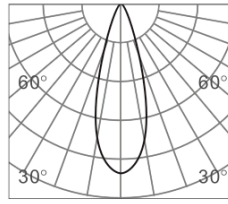

CLIXX DOT12

DIMENSIONS

ACCESSORIES

Category	Track lighting
Colour	Black / White
Light source	LED (integrated)
Power	16W
Luminous flux	1550 lm
Colour temperature	2700K / 3000K (standard) / 4000K
Colour Rendering Index	CRI>90
Efficacy	97 lm/W
Lifetime	>50.000h
Beam angle	12D / 34D (standard) / 48D
Driver	Not included
Voltage	24V
Input voltage	110 – 240 V
Dimming	Triac / 1-10V / DALI / Zigbee
IP rating	IP20
Weight	510 g
Material	Aluminium
Warranty	5 years

LIGHT DISTRIBUTION

12°

h(m)	E(lx)	Φ(m)
1	3693	Φ0.23
2	923	Φ0.47
3	410	Φ0.71
4	230	Φ0.94
5	147	Φ1.18

34°

h(m)	E(lx)	Φ(m)
1	1238	Φ0.61
2	309	Φ1.22
3	137	Φ1.83
4	77	Φ2.44
5	49	Φ3.05

48°

h(m)	E(lx)	Φ(m)
1	778	Φ0.91
2	194	Φ1.82
3	86	Φ2.73
4	48	Φ3.64
5	31	Φ4.55