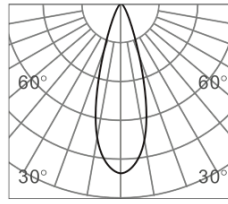

CLIXX FOLD12

DIMENSIONS

ACCESSORIES

Category	Track lighting
Colour	Black / White
Light source	LED (integrated)
Power	16W
Luminous flux	1550 lm
Colour temperature	2700K / 3000K (standard) / 4000K
Colour Rendering Index	CRI>90
Efficacy	97 lm/W
Lifetime	>50.000h
Beam angle	12D / 34D (standard) / 48D
Driver	Not included
Voltage	24V
Input voltage	110 – 240 V
Dimming	Triac / 1-10V / DALI / Zigbee
IP rating	IP20
Swivel angle	90°
Weight	1250 g
Material	Aluminium
Warranty	5 years

12°

h(m)	E(lx)	Φ(m)
1	3693	Φ0.23
2	923	Φ0.47
3	410	Φ0.71
4	230	Φ0.94
5	147	Φ1.18

34°

h(m)	E(lx)	Φ(m)
1	1238	Φ0.61
2	309	Φ1.22
3	137	Φ1.83
4	77	Φ2.44
5	49	Φ3.05

48°

h(m)	E(lx)	Φ(m)
1	778	Φ0.91
2	194	Φ1.82
3	86	Φ2.73
4	48	Φ3.64
5	31	Φ4.55