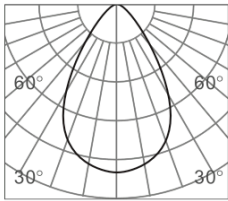

CLIXX FOLD12

DIMENSIONS

ACCESSORIES

Category	Track lighting
Colour	Black / White
Light source	LED (integrated)
Power	16W
Luminous flux	1550 lm
Colour temperature	2700K / 3000K (standard) / 4000K
Colour Rendering Index	CRI>90
Efficacy	97 lm/W
Lifetime	>50.000h
Beam angle	12D / 34D (standard) / 48D
Driver	Not included
Voltage	24V
Input voltage	110 – 240 V
Dimming	Triac / 1-10V / DALI / Zigbee
IP rating	IP20
Swivel angle	90°
Weight	1250 g
Material	Aluminium
Warranty	5 years

12°

h(m)	E(lx)	Φ(m)
1	3693	Φ0.23
2	923	Φ0.47
3	410	Φ0.71
4	230	Φ0.94
5	147	Φ1.18

34°

h(m)	E(lx)	Φ(m)
1	1238	Φ0.61
2	309	Φ1.22
3	137	Φ1.83
4	77	Φ2.44
5	49	Φ3.05

48°

h(m)	E(lx)	Φ(m)
1	778	Φ0.91
2	194	Φ1.82
3	86	Φ2.73
4	48	Φ3.64
5	31	Φ4.55