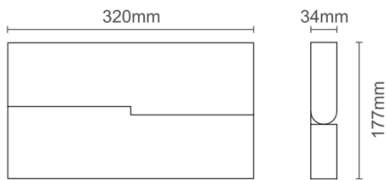

CLIXX FOLD12

DIMENSIONS

ACCESSORIES

Category	Track lighting
Colour	Black / White
Light source	LED (integrated)
Power	16W
Luminous flux	1550 lm
Colour temperature	2700K / 3000K (standard) / 4000K
Colour Rendering Index	CRI>90
Efficacy	97 lm/W
Lifetime	>50.000h
Beam angle	12D / 34D (standard) / 48D
Driver	Not included
Voltage	24V
Input voltage	110 – 240 V
Dimming	Triac / 1-10V / DALI / Zigbee
IP rating	IP20
Swivel angle	90°
Weight	1250 g
Material	Aluminium
Warranty	5 years

12°

h(m)	E(lx)	Φ(m)
1	3693	Φ0.23
2	923	Φ0.47
3	410	Φ0.71
4	230	Φ0.94
5	147	Φ1.18

34°

h(m)	E(lx)	Φ(m)
1	1238	Φ0.61
2	309	Φ1.22
3	137	Φ1.83
4	77	Φ2.44
5	49	Φ3.05

48°

h(m)	E(lx)	Φ(m)
1	778	Φ0.91
2	194	Φ1.82
3	86	Φ2.73
4	48	Φ3.64
5	31	Φ4.55