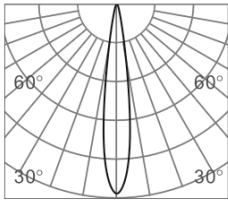

CLIXX FOLD12

DIMENSIONS

ACCESSORIES

Category	Track lighting
Colour	Black / White
Light source	LED (integrated)
Power	16W
Luminous flux	1550 lm
Colour temperature	2700K / 3000K (standard) / 4000K
Colour Rendering Index	CRI>90
Efficacy	97 lm/W
Lifetime	>50.000h
Beam angle	12D / 34D (standard) / 48D
Driver	Not included
Voltage	24V
Input voltage	110 – 240 V
Dimming	Triac / 1-10V / DALI / Zigbee
IP rating	IP20
Swivel angle	90°
Weight	1250 g
Material	Aluminium
Warranty	5 years

12°

h(m)	E(lx)	Φ(m)
1	3693	Φ0.23
2	923	Φ0.47
3	410	Φ0.71
4	230	Φ0.94
5	147	Φ1.18

34°

h(m)	E(lx)	Φ(m)
1	1238	Φ0.61
2	309	Φ1.22
3	137	Φ1.83
4	77	Φ2.44
5	49	Φ3.05

48°

h(m)	E(lx)	Φ(m)
1	778	Φ0.91
2	194	Φ1.82
3	86	Φ2.73
4	48	Φ3.64
5	31	Φ4.55