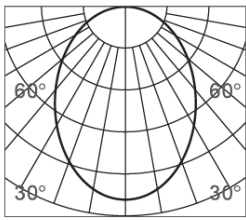

Diffuse

h(m)	E(lx)	Φ(m)
1	189	Φ2.35
2	47	Φ4.71
3	21	Φ7.07
4	11	Φ9.43
5	7	Φ11.78