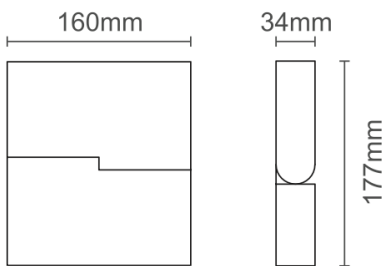

CLIXX FOLD16

DIMENSIONS

ACCESSORIES

Category	Track lighting
Colour	Black / White
Light source	LED (integrated)
Power	8W
Luminous flux	500 lm
Colour temperature	2700K / 3000K (standard) / 4000K
Colour Rendering Index	CRI>90
Efficacy	62,5 lm/W
Lifetime	>50.000h
Beam angle	Diffuse
Driver	Not included
Voltage	24V
Input voltage	110 – 240 V
Dimming	Triac / 1-10V / DALI / Zigbee
IP rating	IP20
Swivel angle	90°
Weight	690 g
Material	Aluminium
Warranty	5 years

Diffuse

h(m)	E(lx)	Φ(m)
1	189	Φ2.35
2	47	Φ4.71
3	21	Φ7.07
4	11	Φ9.43
5	7	Φ11.78