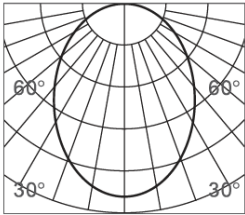

### CLIXX GLOBE

DIMENSIONS

ACCESSORIES

<b>Category</b>	Track lighting
<b>Colour</b>	Black
<b>Light source</b>	LED (integrated)
<b>Power</b>	5W
<b>Luminous flux</b>	290 lm
<b>Colour temperature</b>	2700K / 3000K (standard) / 4000K
<b>Colour Rendering Index</b>	CRI>90
<b>Efficacy</b>	58 lm/W
<b>Lifetime</b>	>50.000h
<b>Beam angle</b>	Diffuse
<b>Driver</b>	Not included
<b>Voltage</b>	24V
<b>Input voltage</b>	110 – 240 V
<b>Dimming</b>	Triac / 1-10V / DALI / Zigbee
<b>IP rating</b>	IP20
<b>Weight</b>	487 g
<b>Material</b>	Aluminium
<b>Warranty</b>	5 years

LIGHT DISTRIBUTION

**Diffuse**

h(m)	E(lx)	Φ(m)
1	189	Φ2.35
2	47	Φ4.71
3	21	Φ7.07
4	11	Φ9.43
5	7	Φ11.78