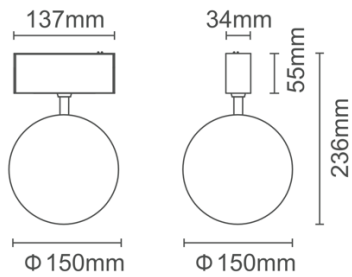

### CLIXX GLOBE

DIMENSIONS

ACCESSORIES

<b>Category</b>	Track lighting
<b>Colour</b>	Black
<b>Light source</b>	LED (integrated)
<b>Power</b>	5W
<b>Luminous flux</b>	290 lm
<b>Colour temperature</b>	2700K / 3000K (standard) / 4000K
<b>Colour Rendering Index</b>	CRI>90
<b>Efficacy</b>	58 lm/W
<b>Lifetime</b>	>50.000h
<b>Beam angle</b>	Diffuse
<b>Driver</b>	Not included
<b>Voltage</b>	24V
<b>Input voltage</b>	110 – 240 V
<b>Dimming</b>	Triac / 1-10V / DALI / Zigbee
<b>IP rating</b>	IP20
<b>Weight</b>	487 g
<b>Material</b>	Aluminium
<b>Warranty</b>	5 years

LIGHT DISTRIBUTION

**Diffuse**

h(m)	E(lx)	Φ(m)
1	189	Φ2.35
2	47	Φ4.71
3	21	Φ7.07
4	11	Φ9.43
5	7	Φ11.78