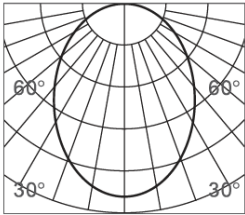

CLIXX HALO

DIMENSIONS

ACCESSORIES

Category	Track lighting
Colour	Black / White
Light source	LED (integrated)
Power	18W
Luminous flux	950 lm
Colour temperature	2700K / 3000K (standard) / 4000K
Colour Rendering Index	CRI>90
Efficacy	53 lm/W
Lifetime	>50.000h
Beam angle	Diffuse
Driver	Not included
Voltage	24V
Input voltage	110 – 240 V
Dimming	Triac / 1-10V / DALI / Zigbee
IP rating	IP20
Swivel angle	90°
Rotation angle	357°
Weight	450 g
Material	Aluminium
Warranty	5 years

LIGHT DISTRIBUTION

Diffuse

h(m)	E(lx)	Φ(m)
1	189	Φ2.35
2	47	Φ4.71
3	21	Φ7.07
4	11	Φ9.43
5	7	Φ11.78