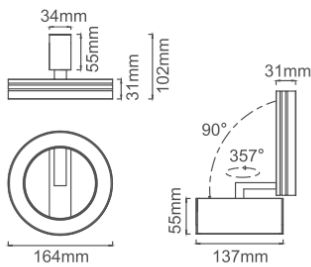

CLIXX HALO

DIMENSIONS

ACCESSORIES

Category	Track lighting
Colour	Black / White
Light source	LED (integrated)
Power	18W
Luminous flux	950 lm
Colour temperature	2700K / 3000K (standard) / 4000K
Colour Rendering Index	CRI>90
Efficacy	53 lm/W
Lifetime	>50.000h
Beam angle	Diffuse
Driver	Not included
Voltage	24V
Input voltage	110 – 240 V
Dimming	Triac / 1-10V / DALI / Zigbee
IP rating	IP20
Swivel angle	90°
Rotation angle	357°
Weight	450 g
Material	Aluminium
Warranty	5 years

LIGHT DISTRIBUTION

Diffuse

h(m)	E(lx)	Φ(m)
1	189	Φ2.35
2	47	Φ4.71
3	21	Φ7.07
4	11	Φ9.43
5	7	Φ11.78