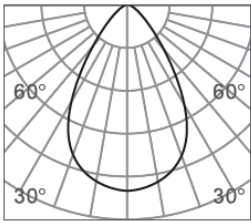

CLIXX HALO DOTS

DIMENSIONS

ACCESSORIES

Anti-glare
honeycomb louver

Category	Track lighting
Colour	Black / White
Light source	LED (integrated)
Power	18W
Luminous flux	1750 lm
Colour temperature	2700K / 3000K (standard) / 4000K
Colour Rendering Index	CRI>90
Efficacy	97 lm/W
Lifetime	>50.000h
Beam angle	24D / 34D (standard) / 48D
Driver	Not included
Voltage	24V
Input voltage	110 – 240 V
Dimming	Triac / 1-10V / DALI / Zigbee
IP rating	IP20
Swivel angle	90°
Rotation angle	357°
Weight	450 g
Material	Aluminium
Warranty	5 years

LIGHT DISTRIBUTION

24°

h(m)	E(lx)	Φ(m)
1	3857	Φ0.40
2	964	Φ0.81
3	428	Φ1.22
4	241	Φ1.62
5	154	Φ2.03

34°

h(m)	E(lx)	Φ(m)
1	5127	Φ0.55
2	1282	Φ1.11
3	569	Φ1.67
4	320	Φ2.23
5	205	Φ2.78

48°

h(m)	E(lx)	Φ(m)
1	3197	Φ0.84
2	799	Φ1.69
3	355	Φ2.54
4	199	Φ3.39
5	127	Φ4.24