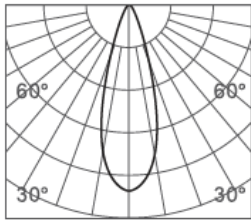

CLIXX HALO DOTS

DIMENSIONS

ACCESSORIES

Anti-glare
honeycomb louver

Category	Track lighting
Colour	Black / White
Light source	LED (integrated)
Power	18W
Luminous flux	1750 lm
Colour temperature	2700K / 3000K (standard) / 4000K
Colour Rendering Index	CRI>90
Efficacy	97 lm/W
Lifetime	>50.000h
Beam angle	24D / 34D (standard) / 48D
Driver	Not included
Voltage	24V
Input voltage	110 – 240 V
Dimming	Triac / 1-10V / DALI / Zigbee
IP rating	IP20
Swivel angle	90°
Rotation angle	357°
Weight	450 g
Material	Aluminium
Warranty	5 years

LIGHT DISTRIBUTION

24°

h(m)	E(lx)	Φ(m)
1	3857	Φ0.40
2	964	Φ0.81
3	428	Φ1.22
4	241	Φ1.62
5	154	Φ2.03

34°

h(m)	E(lx)	Φ(m)
1	5127	Φ0.55
2	1282	Φ1.11
3	569	Φ1.67
4	320	Φ2.23
5	205	Φ2.78

48°

h(m)	E(lx)	Φ(m)
1	3197	Φ0.84
2	799	Φ1.69
3	355	Φ2.54
4	199	Φ3.39
5	127	Φ4.24