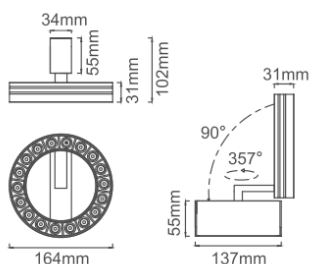

CLIXX HALO DOTS

DIMENSIONS

ACCESSORIES

Anti-glare
honeycomb louver

Category	Track lighting
Colour	Black / White
Light source	LED (integrated)
Power	18W
Luminous flux	1750 lm
Colour temperature	2700K / 3000K (standard) / 4000K
Colour Rendering Index	CRI>90
Efficacy	97 lm/W
Lifetime	>50.000h
Beam angle	24D / 34D (standard) / 48D
Driver	Not included
Voltage	24V
Input voltage	110 – 240 V
Dimming	Triac / 1-10V / DALI / Zigbee
IP rating	IP20
Swivel angle	90°
Rotation angle	357°
Weight	450 g
Material	Aluminium
Warranty	5 years

LIGHT DISTRIBUTION

24°

h(m)	E(lx)	Φ(m)
1	3857	Φ0.40
2	964	Φ0.81
3	428	Φ1.22
4	241	Φ1.62
5	154	Φ2.03

34°

h(m)	E(lx)	Φ(m)
1	5127	Φ0.55
2	1282	Φ1.11
3	569	Φ1.67
4	320	Φ2.23
5	205	Φ2.78

48°

h(m)	E(lx)	Φ(m)
1	3197	Φ0.84
2	799	Φ1.69
3	355	Φ2.54
4	199	Φ3.39
5	127	Φ4.24