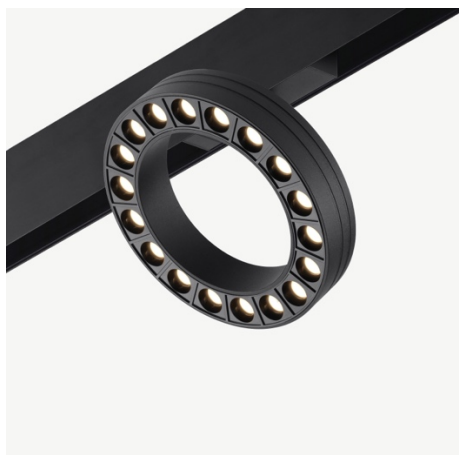

CLIXX HALO DOTS

DIMENSIONS

ACCESSORIES

Anti-glare
honeycomb louver

Category	Track lighting
Colour	Black / White
Light source	LED (integrated)
Power	18W
Luminous flux	1750 lm
Colour temperature	2700K / 3000K (standard) / 4000K
Colour Rendering Index	CRI>90
Efficacy	97 lm/W
Lifetime	>50.000h
Beam angle	24D / 34D (standard) / 48D
Driver	Not included
Voltage	24V
Input voltage	110 – 240 V
Dimming	Triac / 1-10V / DALI / Zigbee
IP rating	IP20
Swivel angle	90°
Rotation angle	357°
Weight	450 g
Material	Aluminium
Warranty	5 years

LIGHT DISTRIBUTION

24°

h(m)	E(lx)	Φ(m)
1	3857	Φ0.40
2	964	Φ0.81
3	428	Φ1.22
4	241	Φ1.62
5	154	Φ2.03

34°

h(m)	E(lx)	Φ(m)
1	5127	Φ0.55
2	1282	Φ1.11
3	569	Φ1.67
4	320	Φ2.23
5	205	Φ2.78

48°

h(m)	E(lx)	Φ(m)
1	3197	Φ0.84
2	799	Φ1.69
3	355	Φ2.54
4	199	Φ3.39
5	127	Φ4.24