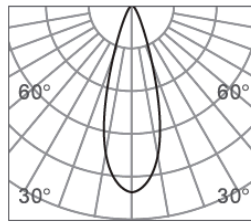

CLIXX HALO DOTS

DIMENSIONS

ACCESSORIES

Anti-glare
honeycomb louver

Category	Track lighting
Colour	Black / White
Light source	LED (integrated)
Power	18W
Luminous flux	1750 lm
Colour temperature	2700K / 3000K (standard) / 4000K
Colour Rendering Index	CRI>90
Efficacy	97 lm/W
Lifetime	>50.000h
Beam angle	24D / 34D (standard) / 48D
Driver	Not included
Voltage	24V
Input voltage	110 – 240 V
Dimming	Triac / 1-10V / DALI / Zigbee
IP rating	IP20
Swivel angle	90°
Rotation angle	357°
Weight	450 g
Material	Aluminium
Warranty	5 years

LIGHT DISTRIBUTION

24°

h(m)	E(lx)	Φ(m)
1	3857	Φ0.40
2	964	Φ0.81
3	428	Φ1.22
4	241	Φ1.62
5	154	Φ2.03

34°

h(m)	E(lx)	Φ(m)
1	5127	Φ0.55
2	1282	Φ1.11
3	569	Φ1.67
4	320	Φ2.23
5	205	Φ2.78

48°

h(m)	E(lx)	Φ(m)
1	3197	Φ0.84
2	799	Φ1.69
3	355	Φ2.54
4	199	Φ3.39
5	127	Φ4.24