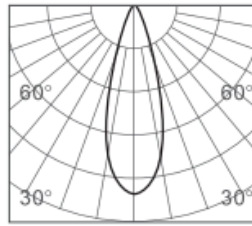

CLIXX PENDANT50

DIMENSIONS

ACCESSORIES

Anti-glare
honeycomb louver

Category	Track lighting
Colour	Black / White / Gold
Light source	LED (integrated)
Power	10W
Luminous flux	780 lm
Colour temperature	2700K / 3000K (standard) / 4000K
Colour Rendering Index	CRI>90
Efficacy	78 lm/W
Lifetime	>50.000h
Beam angle	18D / 24D / 36D (standard)
Driver	Not included
Voltage	24V
Input voltage	110 – 240 V
Dimming	Triac / 1-10V / DALI / Zigbee
IP rating	IP20
Weight	616 g
Material	Aluminium
Warranty	5 years

LIGHT DISTRIBUTION

18°

h(m)	E(lx)	Φ(m)
1	3011	Φ0.32
2	752	Φ0.64
3	334	Φ0.97
4	188	Φ1.29
5	120	Φ1.62

24°

h(m)	E(lx)	Φ(m)
1	3857	Φ0.40
2	964	Φ0.81
3	428	Φ1.22
4	241	Φ1.62
5	154	Φ2.03

36°

h(m)	E(lx)	Φ(m)
1	2154	Φ0.64
2	538	Φ1.28
3	239	Φ1.92
4	134	Φ2.56
5	86	Φ3.21