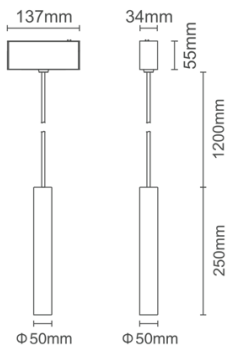

CLIXX PENDANT50

DIMENSIONS

ACCESSORIES

Anti-glare
honeycomb louver

Category	Track lighting
Colour	Black / White / Gold
Light source	LED (integrated)
Power	10W
Luminous flux	780 lm
Colour temperature	2700K / 3000K (standard) / 4000K
Colour Rendering Index	CRI>90
Efficacy	78 lm/W
Lifetime	>50.000h
Beam angle	18D / 24D / 36D (standard)
Driver	Not included
Voltage	24V
Input voltage	110 – 240 V
Dimming	Triac / 1-10V / DALI / Zigbee
IP rating	IP20
Weight	616 g
Material	Aluminium
Warranty	5 years

LIGHT DISTRIBUTION

18°

h(m)	E(lx)	Φ(m)
1	3011	Φ0.32
2	752	Φ0.64
3	334	Φ0.97
4	188	Φ1.29
5	120	Φ1.62

24°

h(m)	E(lx)	Φ(m)
1	3857	Φ0.40
2	964	Φ0.81
3	428	Φ1.22
4	241	Φ1.62
5	154	Φ2.03

36°

h(m)	E(lx)	Φ(m)
1	2154	Φ0.64
2	538	Φ1.28
3	239	Φ1.92
4	134	Φ2.56
5	86	Φ3.21