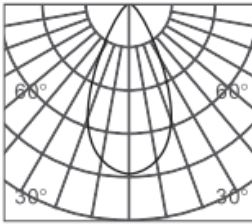

CLIXX PENDANT50

DIMENSIONS

ACCESSORIES

Anti-glare
honeycomb louver

Category	Track lighting
Colour	Black / White / Gold
Light source	LED (integrated)
Power	10W
Luminous flux	780 lm
Colour temperature	2700K / 3000K (standard) / 4000K
Colour Rendering Index	CRI>90
Efficacy	78 lm/W
Lifetime	>50.000h
Beam angle	18D / 24D / 36D (standard)
Driver	Not included
Voltage	24V
Input voltage	110 – 240 V
Dimming	Triac / 1-10V / DALI / Zigbee
IP rating	IP20
Weight	616 g
Material	Aluminium
Warranty	5 years

LIGHT DISTRIBUTION

18°

h(m)	E(lx)	Φ(m)
1	3011	Φ0.32
2	752	Φ0.64
3	334	Φ0.97
4	188	Φ1.29
5	120	Φ1.62

24°

h(m)	E(lx)	Φ(m)
1	3857	Φ0.40
2	964	Φ0.81
3	428	Φ1.22
4	241	Φ1.62
5	154	Φ2.03

36°

h(m)	E(lx)	Φ(m)
1	2154	Φ0.64
2	538	Φ1.28
3	239	Φ1.92
4	134	Φ2.56
5	86	Φ3.21