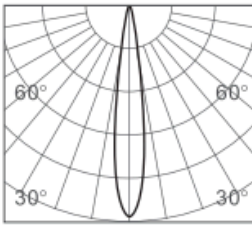

CLIXX PENDANT50

DIMENSIONS

ACCESSORIES

Anti-glare
honeycomb louver

Category	Track lighting
Colour	Black / White / Gold
Light source	LED (integrated)
Power	10W
Luminous flux	780 lm
Colour temperature	2700K / 3000K (standard) / 4000K
Colour Rendering Index	CRI>90
Efficacy	78 lm/W
Lifetime	>50.000h
Beam angle	18D / 24D / 36D (standard)
Driver	Not included
Voltage	24V
Input voltage	110 – 240 V
Dimming	Triac / 1-10V / DALI / Zigbee
IP rating	IP20
Weight	616 g
Material	Aluminium
Warranty	5 years

LIGHT DISTRIBUTION

18°

h(m)	E(lx)	Φ(m)
1	3011	Φ0.32
2	752	Φ0.64
3	334	Φ0.97
4	188	Φ1.29
5	120	Φ1.62

24°

h(m)	E(lx)	Φ(m)
1	3857	Φ0.40
2	964	Φ0.81
3	428	Φ1.22
4	241	Φ1.62
5	154	Φ2.03

36°

h(m)	E(lx)	Φ(m)
1	2154	Φ0.64
2	538	Φ1.28
3	239	Φ1.92
4	134	Φ2.56
5	86	Φ3.21