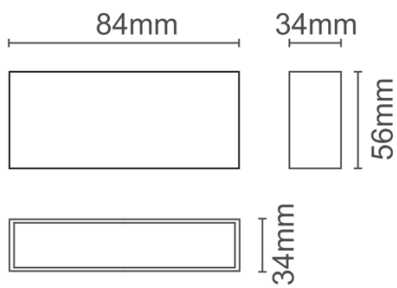

CLIXX LINE08

DIMENSIONS

ACCESSORIES

Category	Track lighting
Colour	Black / White
Light source	LED (integrated)
Power	4W
Luminous flux	280 lm
Colour temperature	2700K / 3000K (standard) / 4000K
Colour Rendering Index	CRI>90
Efficacy	70 lm/W
Lifetime	>50.000h
Beam angle	Diffuse
Driver	Not included
Voltage	24V
Input voltage	110 – 240 V
Dimming	Triac / 1-10V / DALI
IP rating	IP20
Weight	165 g
Material	Aluminium
Warranty	5 years

LIGHT DISTRIBUTION

Diffuse

h(m)	E(lx)	Φ(m)
1	189	Φ2.35
2	47	Φ4.71
3	21	Φ7.07
4	11	Φ9.43
5	7	Φ11.78