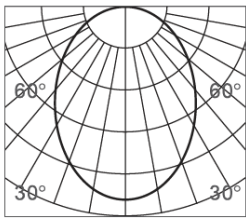

### CLIXX LINE16

DIMENSIONS

ACCESSORIES

<b>Category</b>	Track lighting
<b>Colour</b>	Black / White
<b>Light source</b>	LED (integrated)
<b>Power</b>	7W
<b>Luminous flux</b>	500 lm
<b>Colour temperature</b>	2700K / 3000K (standard) / 4000K
<b>Colour Rendering Index</b>	CRI>90
<b>Efficacy</b>	72 lm/W
<b>Lifetime</b>	>50.000h
<b>Beam angle</b>	Diffuse
<b>Driver</b>	Not included
<b>Voltage</b>	24V
<b>Input voltage</b>	110 – 240 V
<b>Dimming</b>	Triac / 1-10V / DALI / Zigbee
<b>IP rating</b>	IP20
<b>Weight</b>	270 g
<b>Material</b>	Aluminium
<b>Warranty</b>	5 years

**Diffuse**

h(m)	E(lx)	Φ(m)
1	189	Φ2.35
2	47	Φ4.71
3	21	Φ7.07
4	11	Φ9.43
5	7	Φ11.78