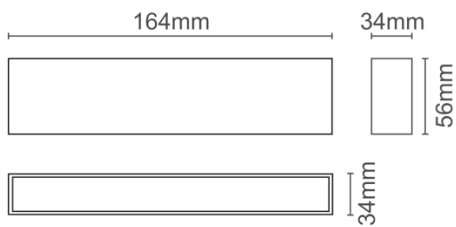

### CLIXX LINE16

DIMENSIONS

ACCESSORIES

<b>Category</b>	Track lighting
<b>Colour</b>	Black / White
<b>Light source</b>	LED (integrated)
<b>Power</b>	7W
<b>Luminous flux</b>	500 lm
<b>Colour temperature</b>	2700K / 3000K (standard) / 4000K
<b>Colour Rendering Index</b>	CRI>90
<b>Efficacy</b>	72 lm/W
<b>Lifetime</b>	>50.000h
<b>Beam angle</b>	Diffuse
<b>Driver</b>	Not included
<b>Voltage</b>	24V
<b>Input voltage</b>	110 – 240 V
<b>Dimming</b>	Triac / 1-10V / DALI / Zigbee
<b>IP rating</b>	IP20
<b>Weight</b>	270 g
<b>Material</b>	Aluminium
<b>Warranty</b>	5 years

**Diffuse**

h(m)	E(lx)	Φ(m)
1	189	Φ2.35
2	47	Φ4.71
3	21	Φ7.07
4	11	Φ9.43
5	7	Φ11.78