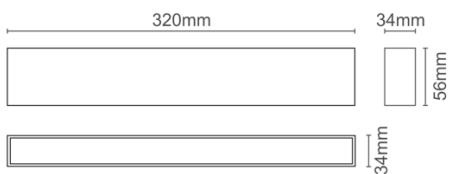

CLIXX LINE32

DIMENSIONS

ACCESSORIES

| | |
|-------------------------------|----------------------------------|
| Category | Track lighting |
| Colour | Black / White |
| Light source | LED (integrated) |
| Power | 13W |
| Luminous flux | 980 lm |
| Colour temperature | 2700K / 3000K (standard) / 4000K |
| Colour Rendering Index | CRI>90 |
| Efficacy | 75 lm/W |
| Lifetime | >50.000h |
| Beam angle | Diffuse |