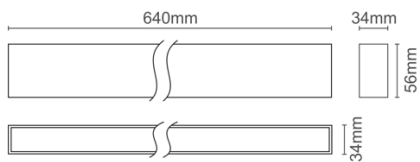

#### DIMENSIONS

#### ACCESSORIES

<b>Category</b>	Track lighting
<b>Colour</b>	Black / White
<b>Light source</b>	LED (integrated)
<b>Power</b>	26W
<b>Luminous flux</b>	1900 lm
<b>Colour temperature</b>	2700K / 3000K (standard) / 4000K
<b>Colour Rendering Index</b>	CRI>90
<b>Efficacy</b>	73 lm/W
<b>Lifetime</b>	>50.000h
<b>Beam angle</b>	Diffuse
<b>Driver</b>	Not included
<b>Voltage</b>	24V
<b>Input voltage</b>	110 – 240 V
<b>Dimming</b>	Triac / 1-10V / DALI
<b>IP rating</b>	IP20
<b>Weight</b>	910 g
<b>Material</b>	Aluminium
<b>Warranty</b>	5 years