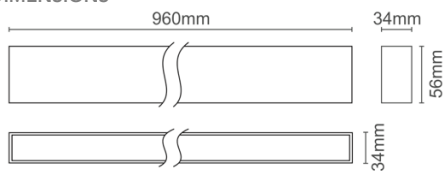

**CLIXX LINE96**

**DIMENSIONS**

**ACCESSORIES**

<b>Category</b>	Track lighting
<b>Colour</b>	Black / White
<b>Light source</b>	LED (integrated)
<b>Power</b>	39W
<b>Luminous flux</b>	2850 lm
<b>Colour temperature</b>	2700K / 3000K (standard) / 4000K
<b>Colour Rendering Index</b>	CRI>90
<b>Efficacy</b>	73 lm/W
<b>Lifetime</b>	>50.000h
<b>Beam angle</b>	Diffuse
<b>Driver</b>	Not included
<b>Voltage</b>	24V
<b>Input voltage</b>	110 – 240 V
<b>Dimming</b>	Triac / 1-10V / DALI
<b>IP rating</b>	IP20
<b>Weight</b>	1400 g
<b>Material</b>	Aluminium
<b>Warranty</b>	5 years

LIGHT DISTRIBUTION

**Diffuse**

h(m)	E(lx)	Φ(m)
1	189	Φ2.35
2	47	Φ4.71
3	21	Φ7.07
4	11	Φ9.43
5	7	Φ11.78