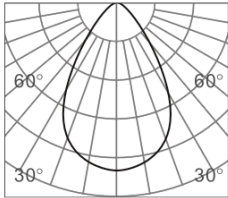

CLIXX OUT12

DIMENSIONS

ACCESSORIES

Category	Track lighting
Colour	Black / White
Light source	LED (integrated)
Power	16W
Luminous flux	1550 lm
Colour temperature	2700K / 3000K (standard) / 4000K
Colour Rendering Index	CRI>90
Efficacy	96 lm/W
Lifetime	>50.000h
Beam angle	12D / 34D (standard) / 48D
Driver	Not included
Voltage	24V
Input voltage	110 – 240 V
Dimming	Triac / 1-10V / DALI / Zigbee
IP rating	IP20
Weight	710 g
Material	Aluminium
Warranty	5 years

LIGHT DISTRIBUTION

12°

h(m)	E(lx)	Φ(m)
1	3693	Φ0.23
2	923	Φ0.47
3	410	Φ0.71
4	230	Φ0.94
5	147	Φ1.18

34°

h(m)	E(lx)	Φ(m)
1	1238	Φ0.61
2	309	Φ1.22
3	137	Φ1.83
4	77	Φ2.44
5	49	Φ3.05

48°

h(m)	E(lx)	Φ(m)
1	778	Φ0.91
2	194	Φ1.82
3	86	Φ2.73
4	48	Φ3.64
5	31	Φ4.55