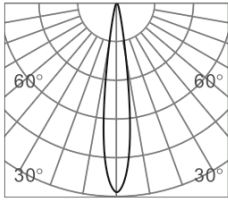

CLIXX OUT12

DIMENSIONS

ACCESSORIES

Category	Track lighting
Colour	Black / White
Light source	LED (integrated)
Power	16W
Luminous flux	1550 lm
Colour temperature	2700K / 3000K (standard) / 4000K
Colour Rendering Index	CRI>90
Efficacy	96 lm/W
Lifetime	>50.000h
Beam angle	12D / 34D (standard) / 48D
Driver	Not included
Voltage	24V
Input voltage	110 – 240 V
Dimming	Triac / 1-10V / DALI / Zigbee
IP rating	IP20
Weight	710 g
Material	Aluminium
Warranty	5 years

LIGHT DISTRIBUTION

12°

h(m)	E(lx)	Φ(m)
1	3693	Φ0.23
2	923	Φ0.47
3	410	Φ0.71
4	230	Φ0.94
5	147	Φ1.18

34°

h(m)	E(lx)	Φ(m)
1	1238	Φ0.61
2	309	Φ1.22
3	137	Φ1.83
4	77	Φ2.44
5	49	Φ3.05

48°

h(m)	E(lx)	Φ(m)
1	778	Φ0.91
2	194	Φ1.82
3	86	Φ2.73
4	48	Φ3.64
5	31	Φ4.55