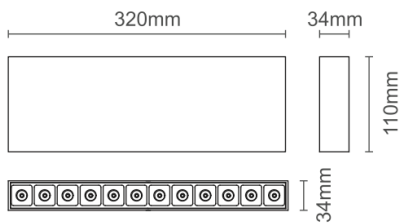

CLIXX OUT12

DIMENSIONS

ACCESSORIES

Category	Track lighting
Colour	Black / White
Light source	LED (integrated)
Power	16W
Luminous flux	1550 lm
Colour temperature	2700K / 3000K (standard) / 4000K
Colour Rendering Index	CRI>90
Efficacy	96 lm/W
Lifetime	>50.000h
Beam angle	12D / 34D (standard) / 48D
Driver	Not included
Voltage	24V
Input voltage	110 – 240 V
Dimming	Triac / 1-10V / DALI / Zigbee
IP rating	IP20
Weight	710 g
Material	Aluminium
Warranty	5 years

LIGHT DISTRIBUTION

12°

h(m)	E(lx)	Φ(m)
1	3693	Φ0.23
2	923	Φ0.47
3	410	Φ0.71
4	230	Φ0.94
5	147	Φ1.18

34°

h(m)	E(lx)	Φ(m)
1	1238	Φ0.61
2	309	Φ1.22
3	137	Φ1.83
4	77	Φ2.44
5	49	Φ3.05

48°

h(m)	E(lx)	Φ(m)
1	778	Φ0.91
2	194	Φ1.82
3	86	Φ2.73
4	48	Φ3.64
5	31	Φ4.55