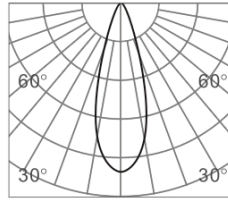

CLIXX OUT12

DIMENSIONS

ACCESSORIES

Category	Track lighting
Colour	Black / White
Light source	LED (integrated)
Power	16W
Luminous flux	1550 lm
Colour temperature	2700K / 3000K (standard) / 4000K
Colour Rendering Index	CRI>90
Efficacy	96 lm/W
Lifetime	>50.000h
Beam angle	12D / 34D (standard) / 48D
Driver	Not included
Voltage	24V
Input voltage	110 – 240 V
Dimming	Triac / 1-10V / DALI / Zigbee
IP rating	IP20
Weight	710 g
Material	Aluminium
Warranty	5 years

LIGHT DISTRIBUTION

12°

h(m)	E(lx)	Φ(m)
1	3693	Φ0.23
2	923	Φ0.47
3	410	Φ0.71
4	230	Φ0.94
5	147	Φ1.18

34°

h(m)	E(lx)	Φ(m)
1	1238	Φ0.61
2	309	Φ1.22
3	137	Φ1.83
4	77	Φ2.44
5	49	Φ3.05

48°

h(m)	E(lx)	Φ(m)
1	778	Φ0.91
2	194	Φ1.82
3	86	Φ2.73
4	48	Φ3.64
5	31	Φ4.55