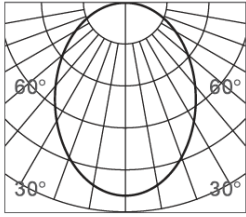

### CLIXX OUT32

**DIMENSIONS**

**ACCESSORIES**

<b>Category</b>	Track lighting
<b>Colour</b>	Black / White
<b>Light source</b>	LED (integrated)
<b>Power</b>	13W
<b>Luminous flux</b>	980 lm
<b>Colour temperature</b>	2700K / 3000K (standard) / 4000K
<b>Colour Rendering Index</b>	CRI>90
<b>Efficacy</b>	75 lm/W
<b>Lifetime</b>	>50.000h
<b>Beam angle</b>	Diffuse
<b>Driver</b>	Not included
<b>Voltage</b>	24V
<b>Input voltage</b>	110 – 240 V
<b>Dimming</b>	Triac / 1-10V / DALI / Zigbee
<b>IP rating</b>	IP20
<b>Weight</b>	710 g
<b>Material</b>	Aluminium
<b>Warranty</b>	5 years

LIGHT DISTRIBUTION

Diffuse

h(m)	E(lx)	Φ(m)
1	189	Φ2.35
2	47	Φ4.71
3	21	Φ7.07
4	11	Φ9.43
5	7	Φ11.78