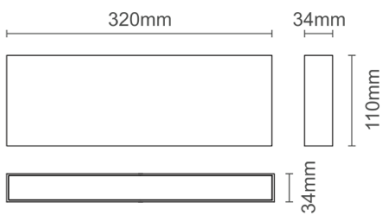

### CLIXX OUT32

**DIMENSIONS**

**ACCESSORIES**

<b>Category</b>	Track lighting
<b>Colour</b>	Black / White
<b>Light source</b>	LED (integrated)
<b>Power</b>	13W
<b>Luminous flux</b>	980 lm
<b>Colour temperature</b>	2700K / 3000K (standard) / 4000K
<b>Colour Rendering Index</b>	CRI>90
<b>Efficacy</b>	75 lm/W
<b>Lifetime</b>	>50.000h
<b>Beam angle</b>	Diffuse
<b>Driver</b>	Not included
<b>Voltage</b>	24V
<b>Input voltage</b>	110 – 240 V
<b>Dimming</b>	Triac / 1-10V / DALI / Zigbee
<b>IP rating</b>	IP20
<b>Weight</b>	710 g
<b>Material</b>	Aluminium
<b>Warranty</b>	5 years

LIGHT DISTRIBUTION

Diffuse

h(m)	E(lx)	Φ(m)
1	189	Φ2.35
2	47	Φ4.71
3	21	Φ7.07
4	11	Φ9.43
5	7	Φ11.78