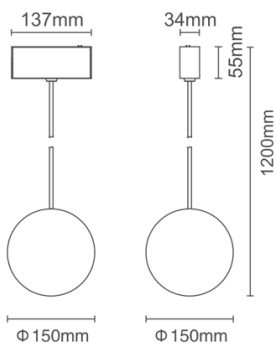

#### DIMENSIONS

#### ACCESSORIES

<b>Category</b>	Track lighting
<b>Colour</b>	Black / Smoke
<b>Light source</b>	LED (integrated)
<b>Power</b>	5W
<b>Luminous flux</b>	290 lm
<b>Colour temperature</b>	2700K / 3000K (standard) / 4000K
<b>Colour Rendering Index</b>	CRI>90
<b>Efficacy</b>	58 lm/W
<b>Lifetime</b>	>50.000h
<b>Beam angle</b>	Diffuse
<b>Driver</b>	Not included
<b>Voltage</b>	24V
<b>Input voltage</b>	110 – 240 V
<b>Dimming</b>	Triac / 1-10V / DALI / Zigbee
<b>IP rating</b>	IP20
<b>Weight</b>	487 g
<b>Material</b>	Aluminium
<b>Warranty</b>	5 years

LIGHT DISTRIBUTION

**Diffuse**

h(m)	E(lx)	Φ(m)
1	189	Φ2.35
2	47	Φ4.71
3	21	Φ7.07
4	11	Φ9.43
5	7	Φ11.78