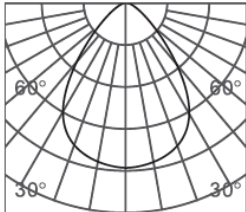

CLIXX SPOT35D

DIMENSIONS

ACCESSORIES

Anti-glare honeycomb louver

Category	Track lighting
Colour	Black / White / Gold
Light source	LED (integrated)
Power	2x5W
Luminous flux	880 lm
Colour temperature	2700K / 3000K (standard) / 4000K
Colour Rendering Index	CRI>90
Efficacy	88 lm/W
Lifetime	>50.000h
Beam angle	20D / 30D (standard) / 40D / 60D
Driver	Not included
Voltage	24V
Input voltage	110 – 240 V
Dimming	Triac / 1-10V / DALI / Zigbee
IP rating	IP20
Swivel angle	90°
Rotation angle	360°
Weight	450 g
Material	Aluminium
Warranty	5 years

LIGHT DISTRIBUTION

20°

h(m)	E(lx)	Φ(m)
2	563	Φ0.69
3	250	Φ1.03
3.5	183	Φ1.20
4	140	Φ1.38
5	90	Φ1.55

30°

h(m)	E(lx)	Φ(m)
1	2519	Φ0.32
2	629	Φ0.65
3	279	Φ0.98
4	157	Φ1.31
5	100	Φ1.64

40°

h(m)	E(lx)	Φ(m)
2	278	Φ0.96
3	124	Φ1.44
3.5	91	Φ1.68
4	69	Φ1.92
5	44	Φ2.40

60°

h(m)	E(lx)	Φ(m)
1	799	Φ0.75
2	199	Φ1.51
3	88	Φ2.27
4	49	Φ3.02
5	31	Φ3.78