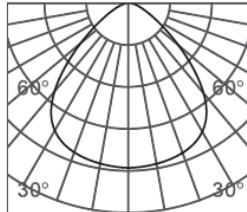

CLIXX SPOT35D

DIMENSIONS

ACCESSORIES

Anti-glare honeycomb louver

Category	Track lighting
Colour	Black / White / Gold
Light source	LED (integrated)
Power	2x5W
Luminous flux	880 lm
Colour temperature	2700K / 3000K (standard) / 4000K
Colour Rendering Index	CRI>90
Efficacy	88 lm/W
Lifetime	>50.000h
Beam angle	20D / 30D (standard) / 40D / 60D
Driver	Not included
Voltage	24V
Input voltage	110 – 240 V
Dimming	Triac / 1-10V / DALI / Zigbee
IP rating	IP20
Swivel angle	90°
Rotation angle	360°
Weight	450 g
Material	Aluminium
Warranty	5 years

LIGHT DISTRIBUTION

20°

h(m)	E(lx)	Φ(m)
2	563	Φ0.69
3	250	Φ1.03
3.5	183	Φ1.20
4	140	Φ1.38
5	90	Φ1.55

30°

h(m)	E(lx)	Φ(m)
1	2519	Φ0.32
2	629	Φ0.65
3	279	Φ0.98
4	157	Φ1.31
5	100	Φ1.64

40°

h(m)	E(lx)	Φ(m)
2	278	Φ0.96
3	124	Φ1.44
3.5	91	Φ1.68
4	69	Φ1.92
5	44	Φ2.40

60°

h(m)	E(lx)	Φ(m)
1	799	Φ0.75
2	199	Φ1.51
3	88	Φ2.27
4	49	Φ3.02
5	31	Φ3.78