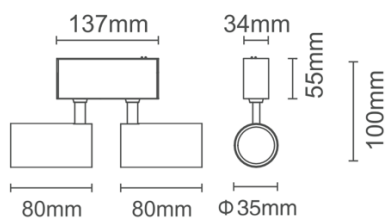

CLIXX SPOT35D

DIMENSIONS

ACCESSORIES

Anti-glare honeycomb louver

Category	Track lighting
Colour	Black / White / Gold
Light source	LED (integrated)
Power	2x5W
Luminous flux	880 lm
Colour temperature	2700K / 3000K (standard) / 4000K
Colour Rendering Index	CRI>90
Efficacy	88 lm/W
Lifetime	>50.000h
Beam angle	20D / 30D (standard) / 40D / 60D
Driver	Not included
Voltage	24V
Input voltage	110 – 240 V
Dimming	Triac / 1-10V / DALI / Zigbee
IP rating	IP20
Swivel angle	90°
Rotation angle	360°
Weight	450 g
Material	Aluminium
Warranty	5 years

LIGHT DISTRIBUTION

20°

h(m)	E(lx)	Φ(m)
2	563	Φ0.69
3	250	Φ1.03
3.5	183	Φ1.20
4	140	Φ1.38
5	90	Φ1.55

30°

h(m)	E(lx)	Φ(m)
1	2519	Φ0.32
2	629	Φ0.65
3	279	Φ0.98
4	157	Φ1.31
5	100	Φ1.64

40°

h(m)	E(lx)	Φ(m)
2	278	Φ0.96
3	124	Φ1.44
3.5	91	Φ1.68
4	69	Φ1.92
5	44	Φ2.40

60°

h(m)	E(lx)	Φ(m)
1	799	Φ0.75
2	199	Φ1.51
3	88	Φ2.27
4	49	Φ3.02
5	31	Φ3.78