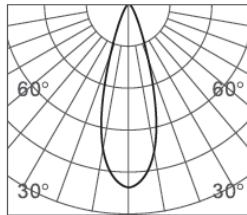

CLIXX SPOT35D

DIMENSIONS

ACCESSORIES

Anti-glare honeycomb louver

Category	Track lighting
Colour	Black / White / Gold
Light source	LED (integrated)
Power	2x5W
Luminous flux	880 lm
Colour temperature	2700K / 3000K (standard) / 4000K
Colour Rendering Index	CRI>90
Efficacy	88 lm/W
Lifetime	>50.000h
Beam angle	20D / 30D (standard) / 40D / 60D
Driver	Not included
Voltage	24V
Input voltage	110 – 240 V
Dimming	Triac / 1-10V / DALI / Zigbee
IP rating	IP20
Swivel angle	90°
Rotation angle	360°
Weight	450 g
Material	Aluminium
Warranty	5 years

LIGHT DISTRIBUTION

20°

h(m)	E(lx)	Φ(m)
2	563	Φ0.69
3	250	Φ1.03
3.5	183	Φ1.20
4	140	Φ1.38
5	90	Φ1.55

30°

h(m)	E(lx)	Φ(m)
1	2519	Φ0.32
2	629	Φ0.65
3	279	Φ0.98
4	157	Φ1.31
5	100	Φ1.64

40°

h(m)	E(lx)	Φ(m)
2	278	Φ0.96
3	124	Φ1.44
3.5	91	Φ1.68
4	69	Φ1.92
5	44	Φ2.40

60°

h(m)	E(lx)	Φ(m)
1	799	Φ0.75
2	199	Φ1.51
3	88	Φ2.27
4	49	Φ3.02
5	31	Φ3.78