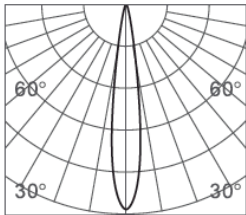

CLIXX SPOT35D

DIMENSIONS

ACCESSORIES

Anti-glare honeycomb louver

Category	Track lighting
Colour	Black / White / Gold
Light source	LED (integrated)
Power	2x5W
Luminous flux	880 lm
Colour temperature	2700K / 3000K (standard) / 4000K
Colour Rendering Index	CRI>90
Efficacy	88 lm/W
Lifetime	>50.000h
Beam angle	20D / 30D (standard) / 40D / 60D
Driver	Not included
Voltage	24V
Input voltage	110 – 240 V
Dimming	Triac / 1-10V / DALI / Zigbee
IP rating	IP20
Swivel angle	90°
Rotation angle	360°
Weight	450 g
Material	Aluminium
Warranty	5 years

LIGHT DISTRIBUTION

20°

h(m)	E(lx)	Φ(m)
2	563	Φ0.69
3	250	Φ1.03
3.5	183	Φ1.20
4	140	Φ1.38
5	90	Φ1.55

30°

h(m)	E(lx)	Φ(m)
1	2519	Φ0.32
2	629	Φ0.65
3	279	Φ0.98
4	157	Φ1.31
5	100	Φ1.64

40°

h(m)	E(lx)	Φ(m)
2	278	Φ0.96
3	124	Φ1.44
3.5	91	Φ1.68
4	69	Φ1.92
5	44	Φ2.40

60°

h(m)	E(lx)	Φ(m)
1	799	Φ0.75
2	199	Φ1.51
3	88	Φ2.27
4	49	Φ3.02
5	31	Φ3.78