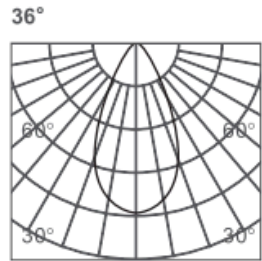

CLIXX SPOT50

DIMENSIONS

ACCESSORIES

Anti-glare
honeycomb louver

Category	Track lighting
Colour	Black / White / Gold
Light source	LED (integrated)
Power	10W
Luminous flux	780 lm
Colour temperature	2700K / 3000K (standard) / 4000K
Colour Rendering Index	CRI>90
Efficacy	78 lm/W
Lifetime	>50.000h
Beam angle	18D / 24D / 36D (standard)
Driver	Not included
Voltage	24V
Input voltage	110 – 240 V
Dimming	Triac / 1-10V / DALI / Zigbee
IP rating	IP20
Swivel angle	90°
Rotation angle	360°
Weight	475 g
Material	Aluminium
Warranty	5 years

LIGHT DISTRIBUTION

h(m)	E(lx)	Φ(m)
1	3011	Φ0.32
2	752	Φ0.64
3	334	Φ0.97
4	188	Φ1.29
5	120	Φ1.62

h(m)	E(lx)	Φ(m)
1	3857	Φ0.40
2	964	Φ0.81
3	428	Φ1.22
4	241	Φ1.62
5	154	Φ2.03

h(m)	E(lx)	Φ(m)
1	2154	Φ0.64
2	538	Φ1.28
3	239	Φ1.92
4	134	Φ2.56
5	86	Φ3.21