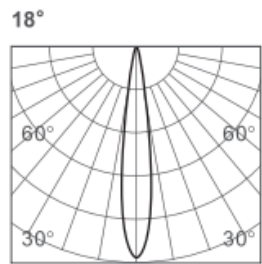

CLIXX SPOT50

DIMENSIONS

ACCESSORIES

Anti-glare
honeycomb louver

Category	Track lighting
Colour	Black / White / Gold
Light source	LED (integrated)
Power	10W
Luminous flux	780 lm
Colour temperature	2700K / 3000K (standard) / 4000K
Colour Rendering Index	CRI>90
Efficacy	78 lm/W
Lifetime	>50.000h
Beam angle	18D / 24D / 36D (standard)
Driver	Not included
Voltage	24V
Input voltage	110 – 240 V
Dimming	Triac / 1-10V / DALI / Zigbee
IP rating	IP20
Swivel angle	90°
Rotation angle	360°
Weight	475 g
Material	Aluminium
Warranty	5 years

LIGHT DISTRIBUTION

h(m)	E(lx)	Φ(m)
1	3011	Φ0.32
2	752	Φ0.64
3	334	Φ0.97
4	188	Φ1.29
5	120	Φ1.62

h(m)	E(lx)	Φ(m)
1	3857	Φ0.40
2	964	Φ0.81
3	428	Φ1.22
4	241	Φ1.62
5	154	Φ2.03

h(m)	E(lx)	Φ(m)
1	2154	Φ0.64
2	538	Φ1.28
3	239	Φ1.92
4	134	Φ2.56
5	86	Φ3.21