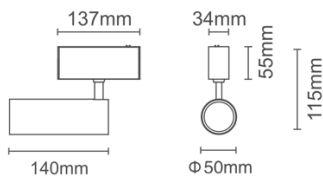

CLIXX SPOT50

DIMENSIONS

ACCESSORIES

Anti-glare
honeycomb louver

Category	Track lighting
Colour	Black / White / Gold
Light source	LED (integrated)
Power	10W
Luminous flux	780 lm
Colour temperature	2700K / 3000K (standard) / 4000K
Colour Rendering Index	CRI>90
Efficacy	78 lm/W
Lifetime	>50.000h
Beam angle	18D / 24D / 36D (standard)
Driver	Not included
Voltage	24V
Input voltage	110 – 240 V
Dimming	Triac / 1-10V / DALI / Zigbee
IP rating	IP20
Swivel angle	90°
Rotation angle	360°
Weight	475 g
Material	Aluminium
Warranty	5 years

LIGHT DISTRIBUTION

h(m)	E(lx)	Φ(m)
1	3011	Φ0.32
2	752	Φ0.64
3	334	Φ0.97
4	188	Φ1.29
5	120	Φ1.62

h(m)	E(lx)	Φ(m)
1	3857	Φ0.40
2	964	Φ0.81
3	428	Φ1.22
4	241	Φ1.62
5	154	Φ2.03

h(m)	E(lx)	Φ(m)
1	2154	Φ0.64
2	538	Φ1.28
3	239	Φ1.92
4	134	Φ2.56
5	86	Φ3.21