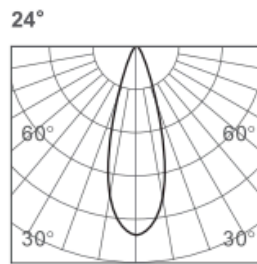

CLIXX SPOT50

DIMENSIONS

ACCESSORIES

Anti-glare
honeycomb louver

Category	Track lighting
Colour	Black / White / Gold
Light source	LED (integrated)
Power	10W
Luminous flux	780 lm
Colour temperature	2700K / 3000K (standard) / 4000K
Colour Rendering Index	CRI>90
Efficacy	78 lm/W
Lifetime	>50.000h
Beam angle	18D / 24D / 36D (standard)
Driver	Not included
Voltage	24V
Input voltage	110 – 240 V
Dimming	Triac / 1-10V / DALI / Zigbee
IP rating	IP20
Swivel angle	90°
Rotation angle	360°
Weight	475 g
Material	Aluminium
Warranty	5 years

LIGHT DISTRIBUTION

h(m)	E(lx)	Φ(m)
1	3011	Φ0.32
2	752	Φ0.64
3	334	Φ0.97
4	188	Φ1.29
5	120	Φ1.62

h(m)	E(lx)	Φ(m)
1	3857	Φ0.40
2	964	Φ0.81
3	428	Φ1.22
4	241	Φ1.62
5	154	Φ2.03

h(m)	E(lx)	Φ(m)
1	2154	Φ0.64
2	538	Φ1.28
3	239	Φ1.92
4	134	Φ2.56
5	86	Φ3.21