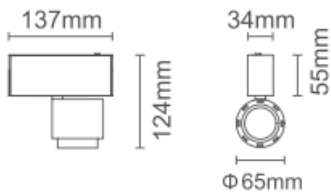

CLIXX SPOT65

DIMENSIONS

ACCESSORIES

Anti-glare honeycomb louver

Category	Track lighting
Colour	Black / White / Gold
Light source	LED (integrated)
Power	8W
Luminous flux	405 lm
Colour temperature	2700K / 3000K (standard) / 4000K
Colour Rendering Index	CRI>90
Efficacy	50 lm/W
Lifetime	>50.000h
Beam angle	10D / 20D / 30D (standard)
Driver	Not included
Voltage	24V
Input voltage	110 – 240 V
Dimming	Triac / 1-10V / DALI / Zigbee
IP rating	IP20
Swivel angle	90°
Rotation angle	360°
Weight	400 g
Material	Aluminium
Warranty	5 years

LIGHT DISTRIBUTION

10°

h(m)	E(lx)	Φ(m)
2	4203	Φ0.20
3	1051	Φ0.40
3.5	467	Φ0.61
4	262	Φ0.81
5	168	Φ1.02

20°

h(m)	E(lx)	Φ(m)
1	2675	Φ0.26
2	668	Φ0.53
3	297	Φ0.80
4	167	Φ1.06
5	107	Φ1.33

30°

h(m)	E(lx)	Φ(m)
2	699	Φ0.53
3	174	Φ1.06
3.5	77	Φ1.60
4	43	Φ2.13
5	27	Φ2.66