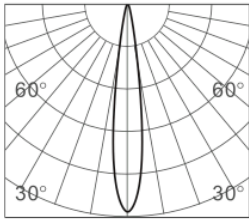

CLIXX SPOT65

DIMENSIONS

ACCESSORIES

Anti-glare honeycomb louver

Category	Track lighting
Colour	Black / White / Gold
Light source	LED (integrated)
Power	8W
Luminous flux	405 lm
Colour temperature	2700K / 3000K (standard) / 4000K
Colour Rendering Index	CRI>90
Efficacy	50 lm/W
Lifetime	>50.000h
Beam angle	10D / 20D / 30D (standard)
Driver	Not included
Voltage	24V
Input voltage	110 – 240 V
Dimming	Triac / 1-10V / DALI / Zigbee
IP rating	IP20
Swivel angle	90°
Rotation angle	360°
Weight	400 g
Material	Aluminium
Warranty	5 years

LIGHT DISTRIBUTION

10°

h(m)	E(lx)	Φ(m)
2	4203	Φ0.20
3	1051	Φ0.40
3.5	467	Φ0.61
4	262	Φ0.81
5	168	Φ1.02

20°

h(m)	E(lx)	Φ(m)
1	2675	Φ0.26
2	668	Φ0.53
3	297	Φ0.80
4	167	Φ1.06
5	107	Φ1.33

30°

h(m)	E(lx)	Φ(m)
2	699	Φ0.53
3	174	Φ1.06
3.5	77	Φ1.60
4	43	Φ2.13
5	27	Φ2.66