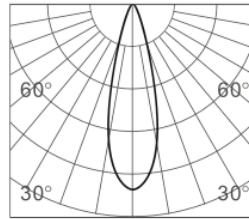

CLIXX SPOT65

DIMENSIONS

ACCESSORIES

Anti-glare honeycomb louver

Category	Track lighting
Colour	Black / White / Gold
Light source	LED (integrated)
Power	8W
Luminous flux	405 lm
Colour temperature	2700K / 3000K (standard) / 4000K
Colour Rendering Index	CRI>90
Efficacy	50 lm/W
Lifetime	>50.000h
Beam angle	10D / 20D / 30D (standard)
Driver	Not included
Voltage	24V
Input voltage	110 – 240 V
Dimming	Triac / 1-10V / DALI / Zigbee
IP rating	IP20
Swivel angle	90°
Rotation angle	360°
Weight	400 g
Material	Aluminium
Warranty	5 years

LIGHT DISTRIBUTION

10°

h(m)	E(lx)	Φ(m)
2	4203	Φ0.20
3	1051	Φ0.40
3.5	467	Φ0.61
4	262	Φ0.81
5	168	Φ1.02

20°

h(m)	E(lx)	Φ(m)
1	2675	Φ0.26
2	668	Φ0.53
3	297	Φ0.80
4	167	Φ1.06
5	107	Φ1.33

30°

h(m)	E(lx)	Φ(m)
2	699	Φ0.53
3	174	Φ1.06
3.5	77	Φ1.60
4	43	Φ2.13
5	27	Φ2.66