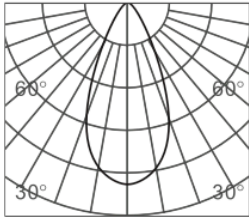

CLIXX SPOT65

DIMENSIONS

ACCESSORIES

Anti-glare honeycomb louver

Category	Track lighting
Colour	Black / White / Gold
Light source	LED (integrated)
Power	8W
Luminous flux	405 lm
Colour temperature	2700K / 3000K (standard) / 4000K
Colour Rendering Index	CRI>90
Efficacy	50 lm/W
Lifetime	>50.000h
Beam angle	10D / 20D / 30D (standard)
Driver	Not included
Voltage	24V
Input voltage	110 – 240 V
Dimming	Triac / 1-10V / DALI / Zigbee
IP rating	IP20
Swivel angle	90°
Rotation angle	360°
Weight	400 g
Material	Aluminium
Warranty	5 years

LIGHT DISTRIBUTION

10°

h(m)	E(lx)	Φ(m)
2	4203	Φ0.20
3	1051	Φ0.40
3.5	467	Φ0.61
4	262	Φ0.81
5	168	Φ1.02

20°

h(m)	E(lx)	Φ(m)
1	2675	Φ0.26
2	668	Φ0.53
3	297	Φ0.80
4	167	Φ1.06
5	107	Φ1.33

30°

h(m)	E(lx)	Φ(m)
2	699	Φ0.53
3	174	Φ1.06
3.5	77	Φ1.60
4	43	Φ2.13
5	27	Φ2.66