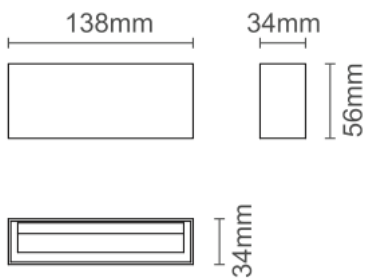

CLIXX WASH13

DIMENSIONS

ACCESSORIES

Category	Track lighting
Colour	Black / White
Light source	LED (integrated)
Power	8W
Luminous flux	380 lm
Colour temperature	2700K / 3000K (standard) / 4000K
Colour Rendering Index	CRI>90
Efficacy	47,5 lm/W
Lifetime	>50.000h
Beam angle	Diffuse
Driver	Not included
Voltage	24V
Input voltage	110 – 240 V
Dimming	Triac / 1-10V / DALI
IP rating	IP20
Weight	285 g
Material	Aluminium
Warranty	5 years

LIGHT DISTRIBUTION

Wallwasher

h(m)	E(lx)	Φ(m)
1	137	Φ0.97
2	34	Φ1.94
3	15	Φ2.91
4	8	Φ3.88
5	5	Φ4.85