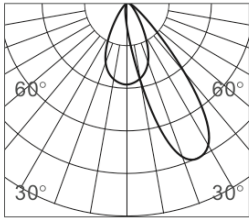

CLIXX WASH13

DIMENSIONS

ACCESSORIES

Category	Track lighting
Colour	Black / White
Light source	LED (integrated)
Power	8W
Luminous flux	380 lm
Colour temperature	2700K / 3000K (standard) / 4000K
Colour Rendering Index	CRI>90
Efficacy	47,5 lm/W
Lifetime	>50.000h
Beam angle	Diffuse
Driver	Not included
Voltage	24V
Input voltage	110 – 240 V
Dimming	Triac / 1-10V / DALI
IP rating	IP20
Weight	285 g
Material	Aluminium
Warranty	5 years

LIGHT DISTRIBUTION

Wallwasher

h(m)	E(lx)	Φ(m)
1	137	Φ0.97
2	34	Φ1.94
3	15	Φ2.91
4	8	Φ3.88
5	5	Φ4.85