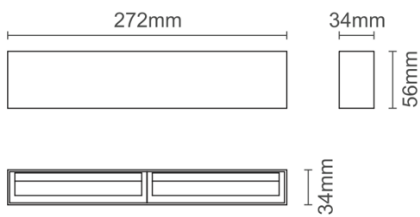

CLIXX WASH27

DIMENSIONS

ACCESSORIES

Category	Track lighting
Colour	Black / White
Light source	LED (integrated)
Power	16W
Luminous flux	880 lm
Colour temperature	2700K / 3000K (standard) / 4000K
Colour Rendering Index	CRI>90
Efficacy	55 lm/W
Lifetime	>50.000h
Beam angle	Diffuse
Driver	Not included
Voltage	24V
Input voltage	110 – 240 V
Dimming	Triac / 1-10V / DALI
IP rating	IP20
Weight	450 g
Material	Aluminium
Warranty	5 years

LIGHT DISTRIBUTION

Wallwasher

h(m)	E(lx)	Φ(m)
1	137	Φ0.97
2	34	Φ1.94
3	15	Φ2.91
4	8	Φ3.88
5	5	Φ4.85