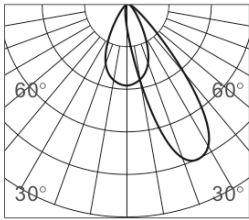

CLIXX WASH27

DIMENSIONS

ACCESSORIES

Category	Track lighting
Colour	Black / White
Light source	LED (integrated)
Power	16W
Luminous flux	880 lm
Colour temperature	2700K / 3000K (standard) / 4000K
Colour Rendering Index	CRI>90
Efficacy	55 lm/W
Lifetime	>50.000h
Beam angle	Diffuse
Driver	Not included
Voltage	24V
Input voltage	110 – 240 V
Dimming	Triac / 1-10V / DALI
IP rating	IP20
Weight	450 g
Material	Aluminium
Warranty	5 years

LIGHT DISTRIBUTION

Wallwasher

h(m)	E(lx)	Φ(m)
1	137	Φ0.97
2	34	Φ1.94
3	15	Φ2.91
4	8	Φ3.88
5	5	Φ4.85