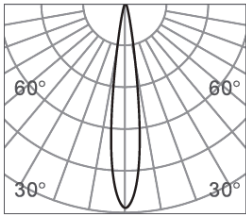

CLIXX SLIM DOT06

DIMENSIONS

ACCESSORIES

Category	Track lighting
Colour	Black / White
Light source	LED (integrated)
Power	6W
Luminous flux	650 lm
Colour temperature	2700K / 3000K (standard) / 4000K
Colour Rendering Index	CRI>90
Efficacy	108 lm/W
Lifetime	>50.000h
Beam angle	18D / 34D (standard) / 48D
Driver	Not included
Voltage	24V
Input voltage	110 – 240 V
Dimming	Triac / 1-10V
IP rating	IP20
Weight	112 g
Material	Aluminium
Warranty	5 years

LIGHT DISTRIBUTION

18°

h(m)	E(lx)	Φ(m)
1	8122	Φ0.33
2	2031	Φ0.67
3	902	Φ1.01
4	507	Φ1.35
5	324	Φ1.69

34°

h(m)	E(lx)	Φ(m)
1	4110	Φ0.45
2	1027	Φ0.90
3	456.7	Φ1.36
4	256.9	Φ1.81
5	164.4	Φ2.26

48°

h(m)	E(lx)	Φ(m)
1	3006	Φ0.65
2	751	Φ1.31
3	334	Φ1.97
4	187	Φ2.63
5	120	Φ3.28