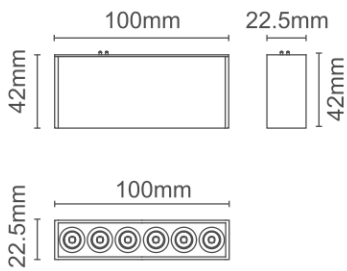

CLIXX SLIM DOT06

DIMENSIONS

ACCESSORIES

Category	Track lighting
Colour	Black / White
Light source	LED (integrated)
Power	6W
Luminous flux	650 lm
Colour temperature	2700K / 3000K (standard) / 4000K
Colour Rendering Index	CRI>90
Efficacy	108 lm/W
Lifetime	>50.000h
Beam angle	18D / 34D (standard) / 48D
Driver	Not included
Voltage	24V
Input voltage	110 – 240 V
Dimming	Triac / 1-10V
IP rating	IP20
Weight	112 g
Material	Aluminium
Warranty	5 years

LIGHT DISTRIBUTION

18°

h(m)	E(lx)	Φ(m)
1	8122	Φ0.33
2	2031	Φ0.67
3	902	Φ1.01
4	507	Φ1.35
5	324	Φ1.69

34°

h(m)	E(lx)	Φ(m)
1	4110	Φ0.45
2	1027	Φ0.90
3	456.7	Φ1.36
4	256.9	Φ1.81
5	164.4	Φ2.26

48°

h(m)	E(lx)	Φ(m)
1	3006	Φ0.65
2	751	Φ1.31
3	334	Φ1.97
4	187	Φ2.63
5	120	Φ3.28