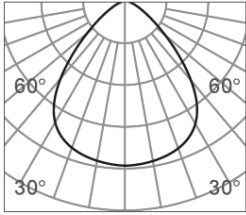

CLIXX SLIM DOT06

DIMENSIONS

ACCESSORIES

Category	Track lighting
Colour	Black / White
Light source	LED (integrated)
Power	6W
Luminous flux	650 lm
Colour temperature	2700K / 3000K (standard) / 4000K
Colour Rendering Index	CRI>90
Efficacy	108 lm/W
Lifetime	>50.000h
Beam angle	18D / 34D (standard) / 48D
Driver	Not included
Voltage	24V
Input voltage	110 – 240 V
Dimming	Triac / 1-10V
IP rating	IP20
Weight	112 g
Material	Aluminium
Warranty	5 years

LIGHT DISTRIBUTION

18°

h(m)	E(lx)	Φ(m)
1	8122	Φ0.33
2	2031	Φ0.67
3	902	Φ1.01
4	507	Φ1.35
5	324	Φ1.69

34°

h(m)	E(lx)	Φ(m)
1	4110	Φ0.45
2	1027	Φ0.90
3	456.7	Φ1.36
4	256.9	Φ1.81
5	164.4	Φ2.26

48°

h(m)	E(lx)	Φ(m)
1	3006	Φ0.65
2	751	Φ1.31
3	334	Φ1.97
4	187	Φ2.63
5	120	Φ3.28