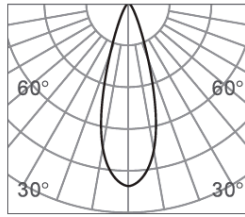

CLIXX SLIM DOT06

DIMENSIONS

ACCESSORIES

Category	Track lighting
Colour	Black / White
Light source	LED (integrated)
Power	6W
Luminous flux	650 lm
Colour temperature	2700K / 3000K (standard) / 4000K
Colour Rendering Index	CRI>90
Efficacy	108 lm/W
Lifetime	>50.000h
Beam angle	18D / 34D (standard) / 48D
Driver	Not included
Voltage	24V
Input voltage	110 – 240 V
Dimming	Triac / 1-10V
IP rating	IP20
Weight	112 g
Material	Aluminium
Warranty	5 years

LIGHT DISTRIBUTION

18°

h(m)	E(lx)	Φ(m)
1	8122	Φ0.33
2	2031	Φ0.67
3	902	Φ1.01
4	507	Φ1.35
5	324	Φ1.69

34°

h(m)	E(lx)	Φ(m)
1	4110	Φ0.45
2	1027	Φ0.90
3	456.7	Φ1.36
4	256.9	Φ1.81
5	164.4	Φ2.26

48°

h(m)	E(lx)	Φ(m)
1	3006	Φ0.65
2	751	Φ1.31
3	334	Φ1.97
4	187	Φ2.63
5	120	Φ3.28