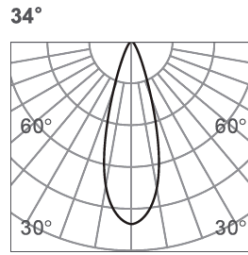

CLIXX SLIM DOT12

DIMENSIONS

ACCESSORIES

Category	Track lighting
Colour	Black / White
Light source	LED (integrated)
Power	12W
Luminous flux	1150 lm
Colour temperature	2700K / 3000K (standard) / 4000K
Colour Rendering Index	CRI>90
Efficacy	95,83 lm/W
Lifetime	>50.000h
Beam angle	18D / 34D (standard) / 48D
Driver	Not included
Voltage	24V
Input voltage	110 – 240 V
Dimming	Triac / 1-10V / DALI /Zigbee
IP rating	IP20
Weight	195 g
Material	Aluminium
Warranty	5 years

LIGHT DISTRIBUTION

h(m)	E(lx)	Φ(m)
1	8122	Φ0.33
2	2031	Φ0.67
3	902	Φ1.01
4	507	Φ1.35
5	324	Φ1.69

h(m)	E(lx)	Φ(m)
1	4110	Φ0.45
2	1027	Φ0.90
3	456.7	Φ1.36
4	256.9	Φ1.81
5	164.4	Φ2.26

h(m)	E(lx)	Φ(m)
1	3006	Φ0.65
2	751	Φ1.31
3	334	Φ1.97
4	187	Φ2.63
5	120	Φ3.28