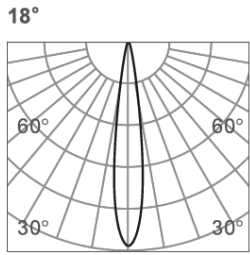

CLIXX SLIM DOT12

DIMENSIONS

ACCESSORIES

Category	Track lighting
Colour	Black / White
Light source	LED (integrated)
Power	12W
Luminous flux	1150 lm
Colour temperature	2700K / 3000K (standard) / 4000K
Colour Rendering Index	CRI>90
Efficacy	95,83 lm/W
Lifetime	>50.000h
Beam angle	18D / 34D (standard) / 48D
Driver	Not included
Voltage	24V
Input voltage	110 – 240 V
Dimming	Triac / 1-10V / DALI /Zigbee
IP rating	IP20
Weight	195 g
Material	Aluminium
Warranty	5 years

LIGHT DISTRIBUTION

h(m)	E(lx)	Φ(m)
1	8122	Φ0.33
2	2031	Φ0.67
3	902	Φ1.01
4	507	Φ1.35
5	324	Φ1.69

h(m)	E(lx)	Φ(m)
1	4110	Φ0.45
2	1027	Φ0.90
3	456.7	Φ1.36
4	256.9	Φ1.81
5	164.4	Φ2.26

h(m)	E(lx)	Φ(m)
1	3006	Φ0.65
2	751	Φ1.31
3	334	Φ1.97
4	187	Φ2.63
5	120	Φ3.28