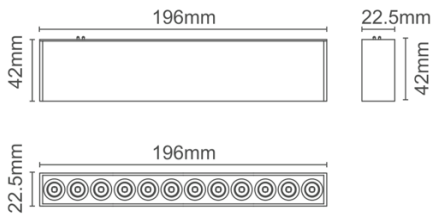

CLIXX SLIM DOT12

DIMENSIONS

ACCESSORIES

Category	Track lighting
Colour	Black / White
Light source	LED (integrated)
Power	12W
Luminous flux	1150 lm
Colour temperature	2700K / 3000K (standard) / 4000K
Colour Rendering Index	CRI>90
Efficacy	95,83 lm/W
Lifetime	>50.000h
Beam angle	18D / 34D (standard) / 48D
Driver	Not included
Voltage	24V
Input voltage	110 – 240 V
Dimming	Triac / 1-10V / DALI /Zigbee
IP rating	IP20
Weight	195 g
Material	Aluminium
Warranty	5 years

LIGHT DISTRIBUTION

h(m)	E(lx)	Φ(m)
1	8122	Φ0.33
2	2031	Φ0.67
3	902	Φ1.01
4	507	Φ1.35
5	324	Φ1.69

h(m)	E(lx)	Φ(m)
1	4110	Φ0.45
2	1027	Φ0.90
3	456.7	Φ1.36
4	256.9	Φ1.81
5	164.4	Φ2.26

h(m)	E(lx)	Φ(m)
1	3006	Φ0.65
2	751	Φ1.31
3	334	Φ1.97
4	187	Φ2.63
5	120	Φ3.28