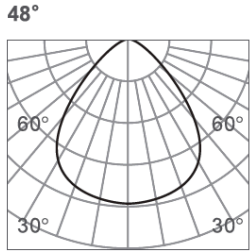

CLIXX SLIM DOT12

DIMENSIONS

ACCESSORIES

Category	Track lighting
Colour	Black / White
Light source	LED (integrated)
Power	12W
Luminous flux	1150 lm
Colour temperature	2700K / 3000K (standard) / 4000K
Colour Rendering Index	CRI>90
Efficacy	95,83 lm/W
Lifetime	>50.000h
Beam angle	18D / 34D (standard) / 48D
Driver	Not included
Voltage	24V
Input voltage	110 – 240 V
Dimming	Triac / 1-10V / DALI /Zigbee
IP rating	IP20
Weight	195 g
Material	Aluminium
Warranty	5 years

LIGHT DISTRIBUTION

h(m)	E(lx)	Φ(m)
1	8122	Φ0.33
2	2031	Φ0.67
3	902	Φ1.01
4	507	Φ1.35
5	324	Φ1.69

h(m)	E(lx)	Φ(m)
1	4110	Φ0.45
2	1027	Φ0.90
3	456.7	Φ1.36
4	256.9	Φ1.81
5	164.4	Φ2.26

h(m)	E(lx)	Φ(m)
1	3006	Φ0.65
2	751	Φ1.31
3	334	Φ1.97
4	187	Φ2.63
5	120	Φ3.28