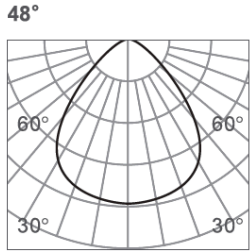

CLIXX SLIM DOT24

DIMENSIONS

ACCESSORIES

Category	Track lighting
Colour	Black / White
Light source	LED (integrated)
Power	24W
Luminous flux	2400 lm
Colour temperature	2700K / 3000K (standard) / 4000K
Colour Rendering Index	CRI>90
Efficacy	100 lm/W
Lifetime	>50.000h
Beam angle	18D / 34D (standard) / 48D
Driver	Not included
Voltage	24V
Input voltage	110 – 240 V
Dimming	Triac / 1-10V / DALI / Zigbee
IP rating	IP20
Weight	345 g
Material	Aluminium
Warranty	5 years

LIGHT DISTRIBUTION

h(m)	E(lx)	Φ(m)
1	8122	Φ0.33
2	2031	Φ0.67
3	902	Φ1.01
4	507	Φ1.35
5	324	Φ1.69

h(m)	E(lx)	Φ(m)
1	4110	Φ0.45
2	1027	Φ0.90
3	456.7	Φ1.36
4	256.9	Φ1.81
5	164.4	Φ2.26

h(m)	E(lx)	Φ(m)
1	3006	Φ0.65
2	751	Φ1.31
3	334	Φ1.97
4	187	Φ2.63
5	120	Φ3.28