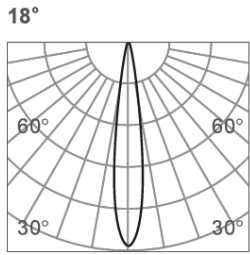

CLIXX SLIM DOT24

DIMENSIONS

ACCESSORIES

Category	Track lighting
Colour	Black / White
Light source	LED (integrated)
Power	24W
Luminous flux	2400 lm
Colour temperature	2700K / 3000K (standard) / 4000K
Colour Rendering Index	CRI>90
Efficacy	100 lm/W
Lifetime	>50.000h
Beam angle	18D / 34D (standard) / 48D
Driver	Not included
Voltage	24V
Input voltage	110 – 240 V
Dimming	Triac / 1-10V / DALI / Zigbee
IP rating	IP20
Weight	345 g
Material	Aluminium
Warranty	5 years

LIGHT DISTRIBUTION

h(m)	E(lx)	Φ(m)
1	8122	Φ0.33
2	2031	Φ0.67
3	902	Φ1.01
4	507	Φ1.35
5	324	Φ1.69

h(m)	E(lx)	Φ(m)
1	4110	Φ0.45
2	1027	Φ0.90
3	456.7	Φ1.36
4	256.9	Φ1.81
5	164.4	Φ2.26

h(m)	E(lx)	Φ(m)
1	3006	Φ0.65
2	751	Φ1.31
3	334	Φ1.97
4	187	Φ2.63
5	120	Φ3.28