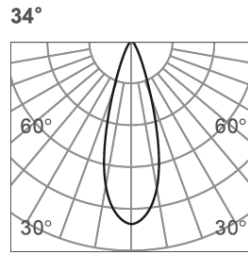

CLIXX SLIM DOT24

DIMENSIONS

ACCESSORIES

Category	Track lighting
Colour	Black / White
Light source	LED (integrated)
Power	24W
Luminous flux	2400 lm
Colour temperature	2700K / 3000K (standard) / 4000K
Colour Rendering Index	CRI>90
Efficacy	100 lm/W
Lifetime	>50.000h
Beam angle	18D / 34D (standard) / 48D
Driver	Not included
Voltage	24V
Input voltage	110 – 240 V
Dimming	Triac / 1-10V / DALI / Zigbee
IP rating	IP20
Weight	345 g
Material	Aluminium
Warranty	5 years

LIGHT DISTRIBUTION

h(m)	E(lx)	Φ(m)
1	8122	Φ0.33
2	2031	Φ0.67
3	902	Φ1.01
4	507	Φ1.35
5	324	Φ1.69

h(m)	E(lx)	Φ(m)
1	4110	Φ0.45
2	1027	Φ0.90
3	456.7	Φ1.36
4	256.9	Φ1.81
5	164.4	Φ2.26

h(m)	E(lx)	Φ(m)
1	3006	Φ0.65
2	751	Φ1.31
3	334	Φ1.97
4	187	Φ2.63
5	120	Φ3.28