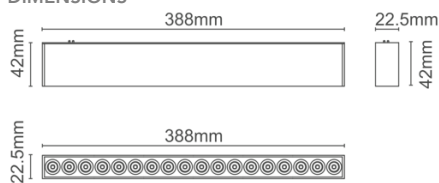

CLIXX SLIM DOT24

DIMENSIONS

ACCESSORIES

Category	Track lighting
Colour	Black / White
Light source	LED (integrated)
Power	24W
Luminous flux	2400 lm
Colour temperature	2700K / 3000K (standard) / 4000K
Colour Rendering Index	CRI>90
Efficacy	100 lm/W
Lifetime	>50.000h
Beam angle	18D / 34D (standard) / 48D
Driver	Not included
Voltage	24V
Input voltage	110 – 240 V
Dimming	Triac / 1-10V / DALI / Zigbee
IP rating	IP20
Weight	345 g
Material	Aluminium
Warranty	5 years

LIGHT DISTRIBUTION

h(m)	E(lx)	Φ(m)
1	8122	Φ0.33
2	2031	Φ0.67
3	902	Φ1.01
4	507	Φ1.35
5	324	Φ1.69

h(m)	E(lx)	Φ(m)
1	4110	Φ0.45
2	1027	Φ0.90
3	456.7	Φ1.36
4	256.9	Φ1.81
5	164.4	Φ2.26

h(m)	E(lx)	Φ(m)
1	3006	Φ0.65
2	751	Φ1.31
3	334	Φ1.97
4	187	Φ2.63
5	120	Φ3.28