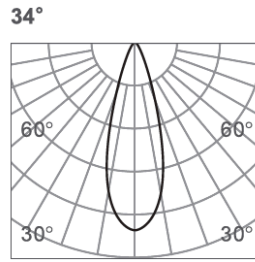

CLIXX SLIM FOLD06

DIMENSIONS

ACCESSORIES

Category	Track lighting
Colour	Black / White
Light source	LED (integrated)
Power	16W
Luminous flux	650 lm
Colour temperature	2700K / 3000K (standard) / 4000K
Colour Rendering Index	CRI>90
Efficacy	40,6 lm/W
Lifetime	>50.000h
Beam angle	18D / 34D (standard) / 48D
Driver	Not included
Voltage	24V
Input voltage	110 – 240 V
Dimming	Triac / 1-10V
IP rating	IP20
Swivel angle	90°
Weight	283 g
Material	Aluminium
Warranty	5 years

h(m)	E(lx)	Φ(m)
1	8122	Φ0.33
2	2031	Φ0.67
3	902	Φ1.01
4	507	Φ1.35
5	324	Φ1.69

h(m)	E(lx)	Φ(m)
1	4110	Φ0.45
2	1027	Φ0.90
3	456.7	Φ1.36
4	256.9	Φ1.81
5	164.4	Φ2.26

h(m)	E(lx)	Φ(m)
1	3006	Φ0.65
2	751	Φ1.31
3	334	Φ1.97
4	187	Φ2.63
5	120	Φ3.28