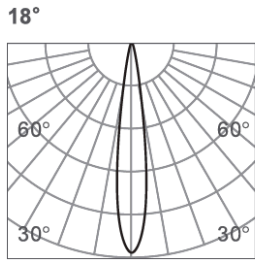

CLIXX SLIM FOLD06

DIMENSIONS

ACCESSORIES

Category	Track lighting
Colour	Black / White
Light source	LED (integrated)
Power	16W
Luminous flux	650 lm
Colour temperature	2700K / 3000K (standard) / 4000K
Colour Rendering Index	CRI>90
Efficacy	40,6 lm/W
Lifetime	>50.000h
Beam angle	18D / 34D (standard) / 48D
Driver	Not included
Voltage	24V
Input voltage	110 – 240 V
Dimming	Triac / 1-10V
IP rating	IP20
Swivel angle	90°
Weight	283 g
Material	Aluminium
Warranty	5 years

h(m)	E(lx)	Φ(m)
1	8122	Φ0.33
2	2031	Φ0.67
3	902	Φ1.01
4	507	Φ1.35
5	324	Φ1.69

h(m)	E(lx)	Φ(m)
1	4110	Φ0.45
2	1027	Φ0.90
3	456.7	Φ1.36
4	256.9	Φ1.81
5	164.4	Φ2.26

h(m)	E(lx)	Φ(m)
1	3006	Φ0.65
2	751	Φ1.31
3	334	Φ1.97
4	187	Φ2.63
5	120	Φ3.28