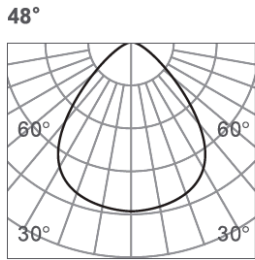

CLIXX SLIM FOLD06

DIMENSIONS

ACCESSORIES

Category	Track lighting
Colour	Black / White
Light source	LED (integrated)
Power	16W
Luminous flux	650 lm
Colour temperature	2700K / 3000K (standard) / 4000K
Colour Rendering Index	CRI>90
Efficacy	40,6 lm/W
Lifetime	>50.000h
Beam angle	18D / 34D (standard) / 48D
Driver	Not included
Voltage	24V
Input voltage	110 – 240 V
Dimming	Triac / 1-10V
IP rating	IP20
Swivel angle	90°
Weight	283 g
Material	Aluminium
Warranty	5 years

h(m)	E(lx)	Φ(m)
1	8122	Φ0.33
2	2031	Φ0.67
3	902	Φ1.01
4	507	Φ1.35
5	324	Φ1.69

h(m)	E(lx)	Φ(m)
1	4110	Φ0.45
2	1027	Φ0.90
3	456.7	Φ1.36
4	256.9	Φ1.81
5	164.4	Φ2.26

h(m)	E(lx)	Φ(m)
1	3006	Φ0.65
2	751	Φ1.31
3	334	Φ1.97
4	187	Φ2.63
5	120	Φ3.28