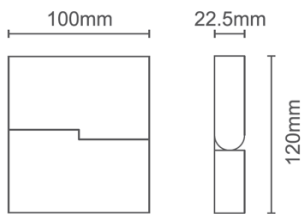

CLIXX SLIM FOLD06

DIMENSIONS

ACCESSORIES

Category	Track lighting
Colour	Black / White
Light source	LED (integrated)
Power	16W
Luminous flux	650 lm
Colour temperature	2700K / 3000K (standard) / 4000K
Colour Rendering Index	CRI>90
Efficacy	40,6 lm/W
Lifetime	>50.000h
Beam angle	18D / 34D (standard) / 48D
Driver	Not included
Voltage	24V
Input voltage	110 – 240 V
Dimming	Triac / 1-10V
IP rating	IP20
Swivel angle	90°
Weight	283 g
Material	Aluminium
Warranty	5 years

h(m)	E(lx)	Φ(m)
1	8122	Φ0.33
2	2031	Φ0.67
3	902	Φ1.01
4	507	Φ1.35
5	324	Φ1.69

h(m)	E(lx)	Φ(m)
1	4110	Φ0.45
2	1027	Φ0.90
3	456.7	Φ1.36
4	256.9	Φ1.81
5	164.4	Φ2.26

h(m)	E(lx)	Φ(m)
1	3006	Φ0.65
2	751	Φ1.31
3	334	Φ1.97
4	187	Φ2.63
5	120	Φ3.28