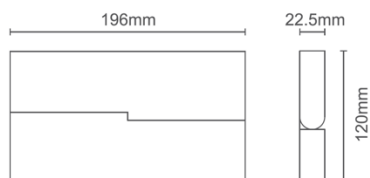

CLIXX SLIM FOLD12

DIMENSIONS

ACCESSORIES

Category	Track lighting
Colour	Black / White
Light source	LED (integrated)
Power	16W
Luminous flux	1150 lm
Colour temperature	2700K / 3000K (standard) / 4000K
Colour Rendering Index	CRI>90
Efficacy	71,88 lm/W
Lifetime	>50.000h
Beam angle	18D / 34D (standard) / 48D
Driver	Not included
Voltage	24V
Input voltage	110 – 240 V
Dimming	Triac / 1-10V / DALI / Zigbee
IP rating	IP20
Swivel angle	90°
Weight	500 g
Material	Aluminium
Warranty	5 years

h(m)	E(lx)	Φ(m)
1	8122	Φ0.33
2	2031	Φ0.67
3	902	Φ1.01
4	507	Φ1.35
5	324	Φ1.69

h(m)	E(lx)	Φ(m)
1	4110	Φ0.45
2	1027	Φ0.90
3	456.7	Φ1.36
4	256.9	Φ1.81
5	164.4	Φ2.26

h(m)	E(lx)	Φ(m)
1	3006	Φ0.65
2	751	Φ1.31
3	334	Φ1.97
4	187	Φ2.63
5	120	Φ3.28