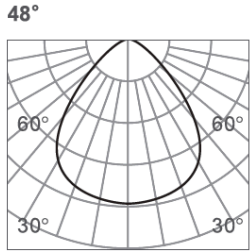

CLIXX SLIM FOLD12

DIMENSIONS

ACCESSORIES

Category	Track lighting
Colour	Black / White
Light source	LED (integrated)
Power	16W
Luminous flux	1150 lm
Colour temperature	2700K / 3000K (standard) / 4000K
Colour Rendering Index	CRI>90
Efficacy	71,88 lm/W
Lifetime	>50.000h
Beam angle	18D / 34D (standard) / 48D
Driver	Not included
Voltage	24V
Input voltage	110 – 240 V
Dimming	Triac / 1-10V / DALI / Zigbee
IP rating	IP20
Swivel angle	90°
Weight	500 g
Material	Aluminium
Warranty	5 years

h(m)	E(lx)	Φ(m)
1	8122	Φ0.33
2	2031	Φ0.67
3	902	Φ1.01
4	507	Φ1.35
5	324	Φ1.69

h(m)	E(lx)	Φ(m)
1	4110	Φ0.45
2	1027	Φ0.90
3	456.7	Φ1.36
4	256.9	Φ1.81
5	164.4	Φ2.26

h(m)	E(lx)	Φ(m)
1	3006	Φ0.65
2	751	Φ1.31
3	334	Φ1.97
4	187	Φ2.63
5	120	Φ3.28