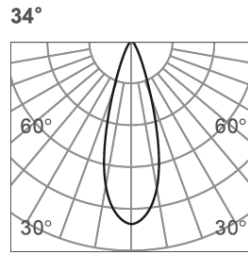

CLIXX SLIM FOLD12

DIMENSIONS

ACCESSORIES

Category	Track lighting
Colour	Black / White
Light source	LED (integrated)
Power	16W
Luminous flux	1150 lm
Colour temperature	2700K / 3000K (standard) / 4000K
Colour Rendering Index	CRI>90
Efficacy	71,88 lm/W
Lifetime	>50.000h
Beam angle	18D / 34D (standard) / 48D
Driver	Not included
Voltage	24V
Input voltage	110 – 240 V
Dimming	Triac / 1-10V / DALI / Zigbee
IP rating	IP20
Swivel angle	90°
Weight	500 g
Material	Aluminium
Warranty	5 years

h(m)	E(lx)	Φ(m)
1	8122	Φ0.33
2	2031	Φ0.67
3	902	Φ1.01
4	507	Φ1.35
5	324	Φ1.69

h(m)	E(lx)	Φ(m)
1	4110	Φ0.45
2	1027	Φ0.90
3	456.7	Φ1.36
4	256.9	Φ1.81
5	164.4	Φ2.26

h(m)	E(lx)	Φ(m)
1	3006	Φ0.65
2	751	Φ1.31
3	334	Φ1.97
4	187	Φ2.63
5	120	Φ3.28