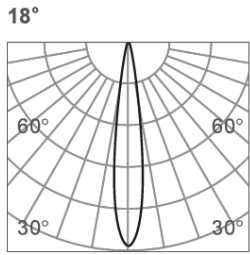

CLIXX SLIM FOLD12

DIMENSIONS

ACCESSORIES

Category	Track lighting
Colour	Black / White
Light source	LED (integrated)
Power	16W
Luminous flux	1150 lm
Colour temperature	2700K / 3000K (standard) / 4000K
Colour Rendering Index	CRI>90
Efficacy	71,88 lm/W
Lifetime	>50.000h
Beam angle	18D / 34D (standard) / 48D
Driver	Not included
Voltage	24V
Input voltage	110 – 240 V
Dimming	Triac / 1-10V / DALI / Zigbee
IP rating	IP20
Swivel angle	90°
Weight	500 g
Material	Aluminium
Warranty	5 years

h(m)	E(lx)	Φ(m)
1	8122	Φ0.33
2	2031	Φ0.67
3	902	Φ1.01
4	507	Φ1.35
5	324	Φ1.69

h(m)	E(lx)	Φ(m)
1	4110	Φ0.45
2	1027	Φ0.90
3	456.7	Φ1.36
4	256.9	Φ1.81
5	164.4	Φ2.26

h(m)	E(lx)	Φ(m)
1	3006	Φ0.65
2	751	Φ1.31
3	334	Φ1.97
4	187	Φ2.63
5	120	Φ3.28