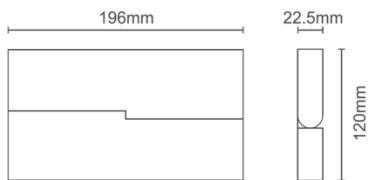

CLIXX SLIM FOLD20

DIMENSIONS

ACCESSORIES

Category	Track lighting
Colour	Black / White
Light source	LED (integrated)
Power	16W
Luminous flux	900 lm
Colour temperature	2700K / 3000K (standard) / 4000K
Colour Rendering Index	CRI>90
Efficacy	56,25 lm/W
Lifetime	>50.000h
Beam angle	Diffuse
Driver	Not included
Voltage	24V
Input voltage	110 – 240 V
Dimming	Triac / 1-10V / DALI / Zigbee
IP rating	IP20
Swivel angle	90°
Weight	465 g
Material	Aluminium
Warranty	5 years

Diffuse

h(m)	E(lx)	Φ(m)
1	189	Φ2.35
2	47	Φ4.71
3	21	Φ7.07
4	11	Φ9.43
5	7	Φ11.78