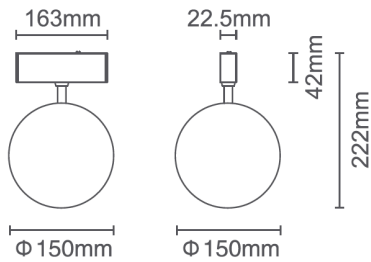

CLIXX SLIM GLOBE

DIMENSIONS

ACCESSORIES

Category	Track lighting
Colour	Black
Light source	LED (integrated)
Power	5W
Luminous flux	290 lm
Colour temperature	2700K / 3000K (standard) / 4000K
Colour Rendering Index	CRI>90
Efficacy	58 lm/W
Lifetime	>50.000h
Beam angle	Diffuse
Driver	Not included
Voltage	24V
Input voltage	110 – 240 V
Dimming	Triac / 1-10V / DALI / Zigbee
IP rating	IP20
Weight	425 g
Material	Aluminium
Warranty	5 years

LIGHT DISTRIBUTION

Diffuse

h(m)	E(lx)	Φ(m)
1	189	Φ2.35
2	47	Φ4.71
3	21	Φ7.07
4	11	Φ9.43
5	7	Φ11.78