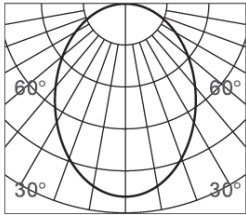

CLIXX SLIM GLOBE

DIMENSIONS

ACCESSORIES

Category	Track lighting
Colour	Black
Light source	LED (integrated)
Power	5W
Luminous flux	290 lm
Colour temperature	2700K / 3000K (standard) / 4000K
Colour Rendering Index	CRI>90
Efficacy	58 lm/W
Lifetime	>50.000h
Beam angle	Diffuse
Driver	Not included
Voltage	24V
Input voltage	110 – 240 V
Dimming	Triac / 1-10V / DALI / Zigbee
IP rating	IP20
Weight	425 g
Material	Aluminium
Warranty	5 years

LIGHT DISTRIBUTION

Diffuse

h(m)	E(lx)	Φ(m)
1	189	Φ2.35
2	47	Φ4.71
3	21	Φ7.07
4	11	Φ9.43
5	7	Φ11.78