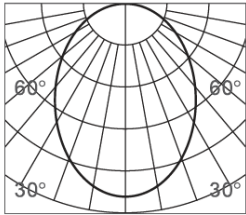

CLIXX SLIM HALO

DIMENSIONS

ACCESSORIES

Category	Track lighting
Colour	Black / White
Light source	LED (integrated)
Power	18W
Luminous flux	950 lm
Colour temperature	2700K / 3000K (standard) / 4000K
Colour Rendering Index	CRI>90
Efficacy	53 lm/W
Lifetime	>50.000h
Beam angle	Diffuse
Driver	Not included
Voltage	24V
Input voltage	110 – 240 V
Dimming	Triac / 1-10V / DALI / Zigbee
IP rating	IP20
Swivel angle	90°
Rotation angle	357°
Weight	450 g
Material	Aluminium
Warranty	5 years

LIGHT DISTRIBUTION

Diffuse

h(m)	E(lx)	Φ(m)
1	189	Φ2.35
2	47	Φ4.71
3	21	Φ7.07
4	11	Φ9.43
5	7	Φ11.78