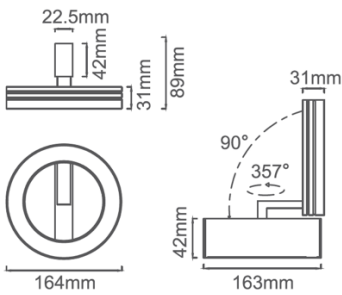

CLIXX SLIM HALO

DIMENSIONS

ACCESSORIES

Category	Track lighting
Colour	Black / White
Light source	LED (integrated)
Power	18W
Luminous flux	950 lm
Colour temperature	2700K / 3000K (standard) / 4000K
Colour Rendering Index	CRI>90
Efficacy	53 lm/W
Lifetime	>50.000h
Beam angle	Diffuse
Driver	Not included
Voltage	24V
Input voltage	110 – 240 V
Dimming	Triac / 1-10V / DALI / Zigbee
IP rating	IP20
Swivel angle	90°
Rotation angle	357°
Weight	450 g
Material	Aluminium
Warranty	5 years

LIGHT DISTRIBUTION

Diffuse

h(m)	E(lx)	Φ(m)
1	189	Φ2.35
2	47	Φ4.71
3	21	Φ7.07
4	11	Φ9.43
5	7	Φ11.78