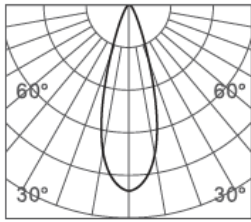

CLIXX SLIM HALO DOTS

Category	Track lighting
Colour	Black / White
Light source	LED (integrated)
Power	18W
Luminous flux	1750 lm
Colour temperature	2700K / 3000K (standard) / 4000K
Colour Rendering Index	CRI>90
Efficacy	97 lm/W
Lifetime	>50.000h
Beam angle	24D / 34D (standard) / 48D

DIMENSIONS

ACCESSORIES

Anti-glare honeycomb louver

Driver	Not included
Voltage	24V
Input voltage	110 – 240 V
Dimming	Triac / 1-10V / DALI / Zigbee
IP rating	IP20
Swivel angle	90°
Rotation angle	357°
Weight	450 g
Material	Aluminium
Warranty	5 years

LIGHT DISTRIBUTION

24°

h(m)	E(lx)	Φ(m)
1	3857	Φ0.40
2	964	Φ0.81
3	428	Φ1.22
4	241	Φ1.62
5	154	Φ2.03

34°

h(m)	E(lx)	Φ(m)
1	5127	Φ0.55
2	1282	Φ1.11
3	569	Φ1.67
4	320	Φ2.23
5	205	Φ2.78

48°

h(m)	E(lx)	Φ(m)
1	3197	Φ0.84
2	799	Φ1.69
3	355	Φ2.54
4	199	Φ3.39
5	127	Φ4.24