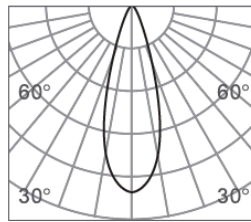

CLIXX SLIM HALO DOTS

Category	Track lighting
Colour	Black / White
Light source	LED (integrated)
Power	18W
Luminous flux	1750 lm
Colour temperature	2700K / 3000K (standard) / 4000K
Colour Rendering Index	CRI>90
Efficacy	97 lm/W
Lifetime	>50.000h
Beam angle	24D / 34D (standard) / 48D

DIMENSIONS

ACCESSORIES

Anti-glare honeycomb louver

Driver	Not included
Voltage	24V
Input voltage	110 – 240 V
Dimming	Triac / 1-10V / DALI / Zigbee
IP rating	IP20
Swivel angle	90°
Rotation angle	357°
Weight	450 g
Material	Aluminium
Warranty	5 years

LIGHT DISTRIBUTION

24°

h(m)	E(lx)	Φ(m)
1	3857	Φ0.40
2	964	Φ0.81
3	428	Φ1.22
4	241	Φ1.62
5	154	Φ2.03

34°

h(m)	E(lx)	Φ(m)
1	5127	Φ0.55
2	1282	Φ1.11
3	569	Φ1.67
4	320	Φ2.23
5	205	Φ2.78

48°

h(m)	E(lx)	Φ(m)
1	3197	Φ0.84
2	799	Φ1.69
3	355	Φ2.54
4	199	Φ3.39
5	127	Φ4.24