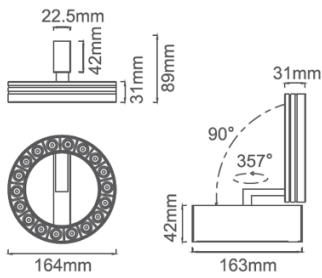

CLIXX SLIM HALO DOTS

Category	Track lighting
Colour	Black / White
Light source	LED (integrated)
Power	18W
Luminous flux	1750 lm
Colour temperature	2700K / 3000K (standard) / 4000K
Colour Rendering Index	CRI>90
Efficacy	97 lm/W
Lifetime	>50.000h
Beam angle	24D / 34D (standard) / 48D

DIMENSIONS

ACCESSORIES

Anti-glare honeycomb louver

Driver	Not included
Voltage	24V
Input voltage	110 – 240 V
Dimming	Triac / 1-10V / DALI / Zigbee
IP rating	IP20
Swivel angle	90°
Rotation angle	357°
Weight	450 g
Material	Aluminium
Warranty	5 years

LIGHT DISTRIBUTION

24°

h(m)	E(lx)	Φ(m)
1	3857	Φ0.40
2	964	Φ0.81
3	428	Φ1.22
4	241	Φ1.62
5	154	Φ2.03

34°

h(m)	E(lx)	Φ(m)
1	5127	Φ0.55
2	1282	Φ1.11
3	569	Φ1.67
4	320	Φ2.23
5	205	Φ2.78

48°

h(m)	E(lx)	Φ(m)
1	3197	Φ0.84
2	799	Φ1.69
3	355	Φ2.54
4	199	Φ3.39
5	127	Φ4.24