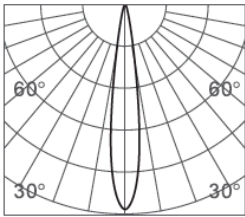

CLIXX SLIM PENDANT35

DIMENSIONS

ACCESSORIES

Anti-glare honeycomb louver

Category	Track lighting
Colour	Black / White / Gold
Light source	LED (integrated)
Power	5W
Luminous flux	440 lm
Colour temperature	2700K / 3000K (standard) / 4000K
Colour Rendering Index	CRI>90
Efficacy	88 lm/W
Lifetime	>50.000h
Beam angle	20D / 30D (standard) / 40D / 60D
Driver	Not included
Voltage	24V
Input voltage	110 – 240 V
Dimming	Triac / 1-10V / DALI / Zigbee
IP rating	IP20
Weight	466 g
Material	Aluminium
Warranty	5 years

LIGHT DISTRIBUTION

20°

h(m)	E(lx)	Φ(m)
2	563	Φ0.69
3	250	Φ1.03
3.5	183	Φ1.20
4	140	Φ1.38
5	90	Φ1.55

30°

h(m)	E(lx)	Φ(m)
1	2519	Φ0.32
2	629	Φ0.65
3	279	Φ0.98
4	157	Φ1.31
5	100	Φ1.64

40°

h(m)	E(lx)	Φ(m)
2	278	Φ0.96
3	124	Φ1.44
3.5	91	Φ1.68
4	69	Φ1.92
5	44	Φ2.40

60°

h(m)	E(lx)	Φ(m)
1	799	Φ0.75
2	199	Φ1.51
3	88	Φ2.27
4	49	Φ3.02
5	31	Φ3.78