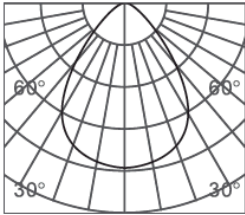

CLIXX SLIM PENDANT35

DIMENSIONS

ACCESSORIES

Anti-glare honeycomb louver

Category	Track lighting
Colour	Black / White / Gold
Light source	LED (integrated)
Power	5W
Luminous flux	440 lm
Colour temperature	2700K / 3000K (standard) / 4000K
Colour Rendering Index	CRI>90
Efficacy	88 lm/W
Lifetime	>50.000h
Beam angle	20D / 30D (standard) / 40D / 60D
Driver	Not included
Voltage	24V
Input voltage	110 – 240 V
Dimming	Triac / 1-10V / DALI / Zigbee
IP rating	IP20
Weight	466 g
Material	Aluminium
Warranty	5 years

LIGHT DISTRIBUTION

20°

h(m)	E(lx)	Φ(m)
2	563	Φ0.69
3	250	Φ1.03
3.5	183	Φ1.20
4	140	Φ1.38
5	90	Φ1.55

30°

h(m)	E(lx)	Φ(m)
1	2519	Φ0.32
2	629	Φ0.65
3	279	Φ0.98
4	157	Φ1.31
5	100	Φ1.64

40°

h(m)	E(lx)	Φ(m)
2	278	Φ0.96
3	124	Φ1.44
3.5	91	Φ1.68
4	69	Φ1.92
5	44	Φ2.40

60°

h(m)	E(lx)	Φ(m)
1	799	Φ0.75
2	199	Φ1.51
3	88	Φ2.27
4	49	Φ3.02
5	31	Φ3.78