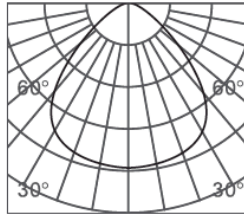

CLIXX SLIM PENDANT35

DIMENSIONS

ACCESSORIES

Anti-glare honeycomb louver

Category	Track lighting
Colour	Black / White / Gold
Light source	LED (integrated)
Power	5W
Luminous flux	440 lm
Colour temperature	2700K / 3000K (standard) / 4000K
Colour Rendering Index	CRI>90
Efficacy	88 lm/W
Lifetime	>50.000h
Beam angle	20D / 30D (standard) / 40D / 60D
Driver	Not included
Voltage	24V
Input voltage	110 – 240 V
Dimming	Triac / 1-10V / DALI / Zigbee
IP rating	IP20
Weight	466 g
Material	Aluminium
Warranty	5 years

LIGHT DISTRIBUTION

20°

h(m)	E(lx)	Φ(m)
2	563	Φ0.69
3	250	Φ1.03
3.5	183	Φ1.20
4	140	Φ1.38
5	90	Φ1.55

30°

h(m)	E(lx)	Φ(m)
1	2519	Φ0.32
2	629	Φ0.65
3	279	Φ0.98
4	157	Φ1.31
5	100	Φ1.64

40°

h(m)	E(lx)	Φ(m)
2	278	Φ0.96
3	124	Φ1.44
3.5	91	Φ1.68
4	69	Φ1.92
5	44	Φ2.40

60°

h(m)	E(lx)	Φ(m)
1	799	Φ0.75
2	199	Φ1.51
3	88	Φ2.27
4	49	Φ3.02
5	31	Φ3.78