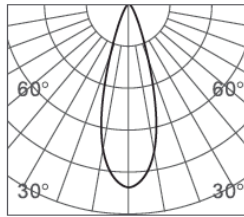

CLIXX SLIM PENDANT35

DIMENSIONS

ACCESSORIES

Anti-glare honeycomb louver

Category	Track lighting
Colour	Black / White / Gold
Light source	LED (integrated)
Power	5W
Luminous flux	440 lm
Colour temperature	2700K / 3000K (standard) / 4000K
Colour Rendering Index	CRI>90
Efficacy	88 lm/W
Lifetime	>50.000h
Beam angle	20D / 30D (standard) / 40D / 60D
Driver	Not included
Voltage	24V
Input voltage	110 – 240 V
Dimming	Triac / 1-10V / DALI / Zigbee
IP rating	IP20
Weight	466 g
Material	Aluminium
Warranty	5 years

LIGHT DISTRIBUTION

20°

h(m)	E(lx)	Φ(m)
2	563	Φ0.69
3	250	Φ1.03
3.5	183	Φ1.20
4	140	Φ1.38
5	90	Φ1.55

30°

h(m)	E(lx)	Φ(m)
1	2519	Φ0.32
2	629	Φ0.65
3	279	Φ0.98
4	157	Φ1.31
5	100	Φ1.64

40°

h(m)	E(lx)	Φ(m)
2	278	Φ0.96
3	124	Φ1.44
3.5	91	Φ1.68
4	69	Φ1.92
5	44	Φ2.40

60°

h(m)	E(lx)	Φ(m)
1	799	Φ0.75
2	199	Φ1.51
3	88	Φ2.27
4	49	Φ3.02
5	31	Φ3.78