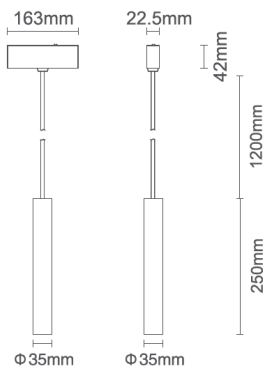

CLIXX SLIM PENDANT35

DIMENSIONS

ACCESSORIES

Anti-glare honeycomb louver

Category	Track lighting
Colour	Black / White / Gold
Light source	LED (integrated)
Power	5W
Luminous flux	440 lm
Colour temperature	2700K / 3000K (standard) / 4000K
Colour Rendering Index	CRI>90
Efficacy	88 lm/W
Lifetime	>50.000h
Beam angle	20D / 30D (standard) / 40D / 60D
Driver	Not included
Voltage	24V
Input voltage	110 – 240 V
Dimming	Triac / 1-10V / DALI / Zigbee
IP rating	IP20
Weight	466 g
Material	Aluminium
Warranty	5 years

LIGHT DISTRIBUTION

20°

h(m)	E(lx)	Φ(m)
2	563	Φ0.69
3	250	Φ1.03
3.5	183	Φ1.20
4	140	Φ1.38
5	90	Φ1.55

30°

h(m)	E(lx)	Φ(m)
1	2519	Φ0.32
2	629	Φ0.65
3	279	Φ0.98
4	157	Φ1.31
5	100	Φ1.64

40°

h(m)	E(lx)	Φ(m)
2	278	Φ0.96
3	124	Φ1.44
3.5	91	Φ1.68
4	69	Φ1.92
5	44	Φ2.40

60°

h(m)	E(lx)	Φ(m)
1	799	Φ0.75
2	199	Φ1.51
3	88	Φ2.27
4	49	Φ3.02
5	31	Φ3.78