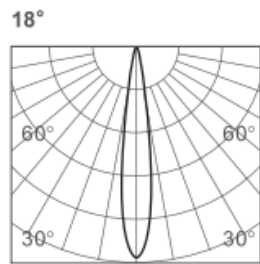

CLIXX SLIM PENDANT50

DIMENSIONS

ACCESSORIES

Anti-glare honeycomb louver

Category	Track lighting
Colour	Black / White / Gold
Light source	LED (integrated)
Power	10W
Luminous flux	780 lm
Colour temperature	2700K / 3000K (standard) / 4000K
Colour Rendering Index	CRI>90
Efficacy	78 lm/W
Lifetime	>50.000h
Beam angle	18D / 24D / 36D (standard)
Driver	Not included
Voltage	24V
Input voltage	110 – 240 V
Dimming	Triac / 1-10V / DALI / Zigbee
IP rating	IP20
Weight	488 g
Material	Aluminium
Warranty	5 years

LIGHT DISTRIBUTION

h(m)	E(lx)	Φ(m)
1	3011	Φ0.32
2	752	Φ0.64
3	334	Φ0.97
4	188	Φ1.29
5	120	Φ1.62

h(m)	E(lx)	Φ(m)
1	3857	Φ0.40
2	964	Φ0.81
3	428	Φ1.22
4	241	Φ1.62
5	154	Φ2.03

h(m)	E(lx)	Φ(m)
1	2154	Φ0.64
2	538	Φ1.28
3	239	Φ1.92
4	134	Φ2.56
5	86	Φ3.21