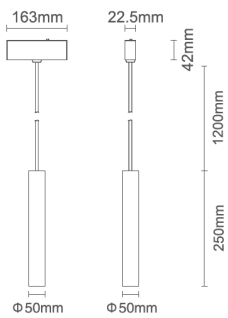

CLIXX SLIM PENDANT50

DIMENSIONS

ACCESSORIES

Anti-glare honeycomb louver

Category	Track lighting
Colour	Black / White / Gold
Light source	LED (integrated)
Power	10W
Luminous flux	780 lm
Colour temperature	2700K / 3000K (standard) / 4000K
Colour Rendering Index	CRI>90
Efficacy	78 lm/W
Lifetime	>50.000h
Beam angle	18D / 24D / 36D (standard)
Driver	Not included
Voltage	24V
Input voltage	110 – 240 V
Dimming	Triac / 1-10V / DALI / Zigbee
IP rating	IP20
Weight	488 g
Material	Aluminium
Warranty	5 years

LIGHT DISTRIBUTION

h(m)	E(lx)	Φ(m)
1	3011	Φ0.32
2	752	Φ0.64
3	334	Φ0.97
4	188	Φ1.29
5	120	Φ1.62

h(m)	E(lx)	Φ(m)
1	3857	Φ0.40
2	964	Φ0.81
3	428	Φ1.22
4	241	Φ1.62
5	154	Φ2.03

h(m)	E(lx)	Φ(m)
1	2154	Φ0.64
2	538	Φ1.28
3	239	Φ1.92
4	134	Φ2.56
5	86	Φ3.21