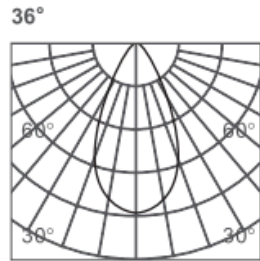

CLIXX SLIM PENDANT50

DIMENSIONS

ACCESSORIES

Anti-glare honeycomb louver

Category	Track lighting
Colour	Black / White / Gold
Light source	LED (integrated)
Power	10W
Luminous flux	780 lm
Colour temperature	2700K / 3000K (standard) / 4000K
Colour Rendering Index	CRI>90
Efficacy	78 lm/W
Lifetime	>50.000h
Beam angle	18D / 24D / 36D (standard)
Driver	Not included
Voltage	24V
Input voltage	110 – 240 V
Dimming	Triac / 1-10V / DALI / Zigbee
IP rating	IP20
Weight	488 g
Material	Aluminium
Warranty	5 years

LIGHT DISTRIBUTION

h(m)	E(lx)	Φ(m)
1	3011	Φ0.32
2	752	Φ0.64
3	334	Φ0.97
4	188	Φ1.29
5	120	Φ1.62

h(m)	E(lx)	Φ(m)
1	3857	Φ0.40
2	964	Φ0.81
3	428	Φ1.22
4	241	Φ1.62
5	154	Φ2.03

h(m)	E(lx)	Φ(m)
1	2154	Φ0.64
2	538	Φ1.28
3	239	Φ1.92
4	134	Φ2.56
5	86	Φ3.21