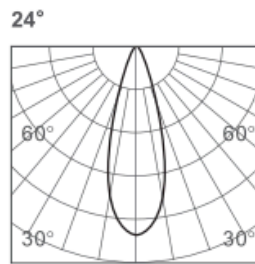

CLIXX SLIM PENDANT50

DIMENSIONS

ACCESSORIES

Anti-glare honeycomb louver

Category	Track lighting
Colour	Black / White / Gold
Light source	LED (integrated)
Power	10W
Luminous flux	780 lm
Colour temperature	2700K / 3000K (standard) / 4000K
Colour Rendering Index	CRI>90
Efficacy	78 lm/W
Lifetime	>50.000h
Beam angle	18D / 24D / 36D (standard)
Driver	Not included
Voltage	24V
Input voltage	110 – 240 V
Dimming	Triac / 1-10V / DALI / Zigbee
IP rating	IP20
Weight	488 g
Material	Aluminium
Warranty	5 years

LIGHT DISTRIBUTION

h(m)	E(lx)	Φ(m)
1	3011	Φ0.32
2	752	Φ0.64
3	334	Φ0.97
4	188	Φ1.29
5	120	Φ1.62

h(m)	E(lx)	Φ(m)
1	3857	Φ0.40
2	964	Φ0.81
3	428	Φ1.22
4	241	Φ1.62
5	154	Φ2.03

h(m)	E(lx)	Φ(m)
1	2154	Φ0.64
2	538	Φ1.28
3	239	Φ1.92
4	134	Φ2.56
5	86	Φ3.21