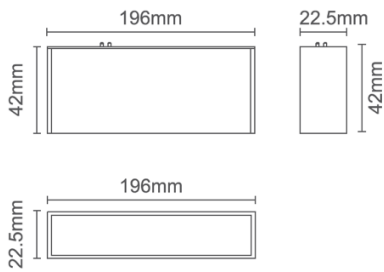

CLIXX SLIM LINE20

DIMENSIONS

ACCESSORIES

Category	Track lighting
Colour	Black / White
Light source	LED (integrated)
Power	8W
Luminous flux	460 lm
Colour temperature	2700K / 3000K (standard) / 4000K
Colour Rendering Index	CRI>90
Efficacy	57,5 lm/W
Lifetime	>50.000h
Beam angle	Diffuse
Driver	Not included
Voltage	24V
Input voltage	110 – 240 V
Dimming	Triac / 1-10V / DALI / Zigbee
IP rating	IP20
Weight	185 g
Material	Aluminium
Warranty	5 years

Diffuse

h(m)	E(lx)	Φ(m)
1	189	Φ2.35
2	47	Φ4.71
3	21	Φ7.07
4	11	Φ9.43
5	7	Φ11.78