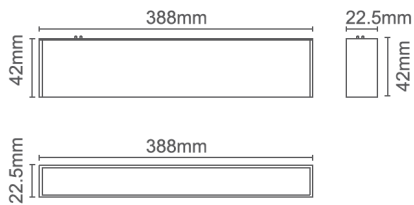

### CLIXX SLIM LINE40

**DIMENSIONS**

**ACCESSORIES**

<b>Category</b>	Track lighting
<b>Colour</b>	Black / White
<b>Light source</b>	LED (integrated)
<b>Power</b>	15W
<b>Luminous flux</b>	900 lm
<b>Colour temperature</b>	2700K / 3000K (standard) / 4000K
<b>Colour Rendering Index</b>	CRI>90
<b>Efficacy</b>	60 lm/W
<b>Lifetime</b>	>50.000h
<b>Beam angle</b>	Diffuse
<b>Driver</b>	Not included
<b>Voltage</b>	24V
<b>Input voltage</b>	110 – 240 V
<b>Dimming</b>	Triac / 1-10V / DALI / Zigbee
<b>IP rating</b>	IP20
<b>Weight</b>	330 g
<b>Material</b>	Aluminium
<b>Warranty</b>	5 years

LIGHT DISTRIBUTION

**Diffuse**

h(m)	E(lx)	Φ(m)
1	189	Φ2.35
2	47	Φ4.71
3	21	Φ7.07
4	11	Φ9.43
5	7	Φ11.78