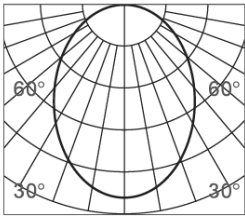

### CLIXX SLIM LINE40

**DIMENSIONS**

**ACCESSORIES**

<b>Category</b>	Track lighting
<b>Colour</b>	Black / White
<b>Light source</b>	LED (integrated)
<b>Power</b>	15W
<b>Luminous flux</b>	900 lm
<b>Colour temperature</b>	2700K / 3000K (standard) / 4000K
<b>Colour Rendering Index</b>	CRI>90
<b>Efficacy</b>	60 lm/W
<b>Lifetime</b>	>50.000h
<b>Beam angle</b>	Diffuse
<b>Driver</b>	Not included
<b>Voltage</b>	24V
<b>Input voltage</b>	110 – 240 V
<b>Dimming</b>	Triac / 1-10V / DALI / Zigbee
<b>IP rating</b>	IP20
<b>Weight</b>	330 g
<b>Material</b>	Aluminium
<b>Warranty</b>	5 years

LIGHT DISTRIBUTION

**Diffuse**

h(m)	E(lx)	Φ(m)
1	189	Φ2.35
2	47	Φ4.71
3	21	Φ7.07
4	11	Φ9.43
5	7	Φ11.78