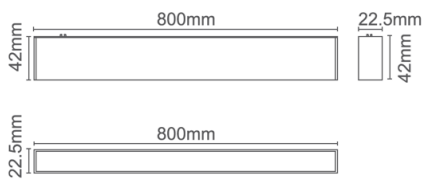

CLIXX SLIM LINE80

DIMENSIONS

ACCESSORIES

| | |
|-------------------------------|----------------------------------|
| Category | Track lighting |
| Colour | Black / White |
| Light source | LED (integrated) |
| Power | 30W |
| Luminous flux | 1800 lm |
| Colour temperature | 2700K / 3000K (standard) / 4000K |
| Colour Rendering Index | CRI>90 |
| Efficacy | 60 lm/W |
| Lifetime | >50.000h |
| Beam angle | Diffuse |
| Driver | Not included |
| Voltage | 24V |
| Input voltage | 110 – 240 V |
| Dimming | Triac / 1-10V / DALI |
| IP rating | IP20 |
| Weight | 650 g |
| Material | Aluminium |
| Warranty | 5 years |

LIGHT DISTRIBUTION

Diffuse

| h(m) | E(lx) | Φ(m) |
|------|-------|--------|
| 1 | 189 | Φ2.35 |
| 2 | 47 | Φ4.71 |
| 3 | 21 | Φ7.07 |
| 4 | 11 | Φ9.43 |
| 5 | 7 | Φ11.78 |