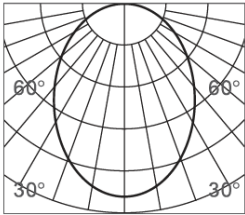

LIGHT DISTRIBUTION

Diffuse

h(m)	E(lx)	Φ(m)
1	189	Φ2.35
2	47	Φ4.71
3	21	Φ7.07
4	11	Φ9.43
5	7	Φ11.78