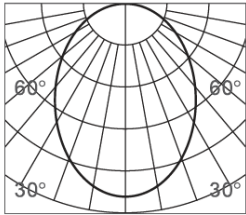

CLIXX SLIM PENDANT GLOBE

DIMENSIONS

ACCESSORIES

Category	Track lighting
Colour	Black / Smoke
Light source	LED (integrated)
Power	5W
Luminous flux	290 lm
Colour temperature	2700K / 3000K (standard) / 4000K
Colour Rendering Index	CRI>90
Efficacy	58 lm/W
Lifetime	>50.000h
Beam angle	Diffuse
Driver	Not included
Voltage	24V
Input voltage	110 – 240 V
Dimming	Triac / 1-10V / DALI / Zigbee
IP rating	IP20
Weight	425 g
Material	Aluminium
Warranty	5 years

LIGHT DISTRIBUTION

Diffuse

h(m)	E(lx)	Φ(m)
1	189	Φ2.35
2	47	Φ4.71
3	21	Φ7.07
4	11	Φ9.43
5	7	Φ11.78