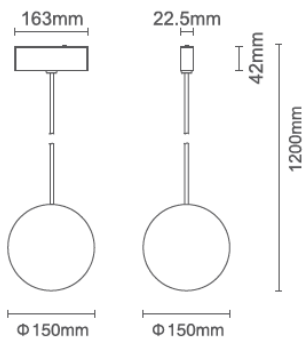

CLIXX SLIM PENDANT GLOBE

DIMENSIONS

ACCESSORIES

Category	Track lighting
Colour	Black / Smoke
Light source	LED (integrated)
Power	5W
Luminous flux	290 lm
Colour temperature	2700K / 3000K (standard) / 4000K
Colour Rendering Index	CRI>90
Efficacy	58 lm/W
Lifetime	>50.000h
Beam angle	Diffuse
Driver	Not included
Voltage	24V
Input voltage	110 – 240 V
Dimming	Triac / 1-10V / DALI / Zigbee
IP rating	IP20
Weight	425 g
Material	Aluminium
Warranty	5 years

LIGHT DISTRIBUTION

Diffuse

h(m)	E(lx)	Φ(m)
1	189	Φ2.35
2	47	Φ4.71
3	21	Φ7.07
4	11	Φ9.43
5	7	Φ11.78