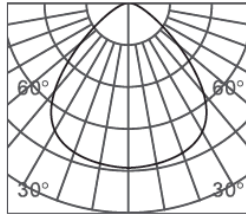

CLIXX SLIM SPOT35

DIMENSIONS

ACCESSORIES

Anti-glare
honeycomb louver

Category	Track lighting
Colour	Black / White / Gold
Light source	LED (integrated)
Power	5W
Luminous flux	440 lm
Colour temperature	2700K / 3000K (standard) / 4000K
Colour Rendering Index	CRI>90
Efficacy	88 lm/W
Lifetime	>50.000h
Beam angle	20D / 30D (standard) / 40D / 60D
Driver	Not included
Voltage	24V
Input voltage	110 – 240 V
Dimming	Triac / 1-10V / DALI / Zigbee
IP rating	IP20
Swivel angle	90°
Rotation angle	360°
Weight	245 g
Material	Aluminium
Warranty	5 years

LIGHT DISTRIBUTION

20°

h(m)	E(lx)	Φ(m)
2	563	Φ0.69
3	250	Φ1.03
3.5	183	Φ1.20
4	140	Φ1.38
5	90	Φ1.55

30°

h(m)	E(lx)	Φ(m)
1	2519	Φ0.32
2	629	Φ0.65
3	279	Φ0.98
4	157	Φ1.31
5	100	Φ1.64

40°

h(m)	E(lx)	Φ(m)
2	278	Φ0.96
3	124	Φ1.44
3.5	91	Φ1.68
4	69	Φ1.92
5	44	Φ2.40

60°

h(m)	E(lx)	Φ(m)
1	799	Φ0.75
2	199	Φ1.51
3	88	Φ2.27
4	49	Φ3.02
5	31	Φ3.78