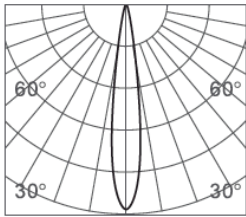

CLIXX SLIM SPOT35

DIMENSIONS

ACCESSORIES

Anti-glare
honeycomb louver

Category	Track lighting
Colour	Black / White / Gold
Light source	LED (integrated)
Power	5W
Luminous flux	440 lm
Colour temperature	2700K / 3000K (standard) / 4000K
Colour Rendering Index	CRI>90
Efficacy	88 lm/W
Lifetime	>50.000h
Beam angle	20D / 30D (standard) / 40D / 60D
Driver	Not included
Voltage	24V
Input voltage	110 – 240 V
Dimming	Triac / 1-10V / DALI / Zigbee
IP rating	IP20
Swivel angle	90°
Rotation angle	360°
Weight	245 g
Material	Aluminium
Warranty	5 years

LIGHT DISTRIBUTION

20°

h(m)	E(lx)	Φ(m)
2	563	Φ0.69
3	250	Φ1.03
3.5	183	Φ1.20
4	140	Φ1.38
5	90	Φ1.55

30°

h(m)	E(lx)	Φ(m)
1	2519	Φ0.32
2	629	Φ0.65
3	279	Φ0.98
4	157	Φ1.31
5	100	Φ1.64

40°

h(m)	E(lx)	Φ(m)
2	278	Φ0.96
3	124	Φ1.44
3.5	91	Φ1.68
4	69	Φ1.92
5	44	Φ2.40

60°

h(m)	E(lx)	Φ(m)
1	799	Φ0.75
2	199	Φ1.51
3	88	Φ2.27
4	49	Φ3.02
5	31	Φ3.78