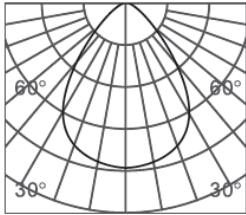

CLIXX SLIM SPOT35

DIMENSIONS

ACCESSORIES

Anti-glare
honeycomb louver

Category	Track lighting
Colour	Black / White / Gold
Light source	LED (integrated)
Power	5W
Luminous flux	440 lm
Colour temperature	2700K / 3000K (standard) / 4000K
Colour Rendering Index	CRI>90
Efficacy	88 lm/W
Lifetime	>50.000h
Beam angle	20D / 30D (standard) / 40D / 60D
Driver	Not included
Voltage	24V
Input voltage	110 – 240 V
Dimming	Triac / 1-10V / DALI / Zigbee
IP rating	IP20
Swivel angle	90°
Rotation angle	360°
Weight	245 g
Material	Aluminium
Warranty	5 years

LIGHT DISTRIBUTION

20°

h(m)	E(lx)	Φ(m)
2	563	Φ0.69
3	250	Φ1.03
3.5	183	Φ1.20
4	140	Φ1.38
5	90	Φ1.55

30°

h(m)	E(lx)	Φ(m)
1	2519	Φ0.32
2	629	Φ0.65
3	279	Φ0.98
4	157	Φ1.31
5	100	Φ1.64

40°

h(m)	E(lx)	Φ(m)
2	278	Φ0.96
3	124	Φ1.44
3.5	91	Φ1.68
4	69	Φ1.92
5	44	Φ2.40

60°

h(m)	E(lx)	Φ(m)
1	799	Φ0.75
2	199	Φ1.51
3	88	Φ2.27
4	49	Φ3.02
5	31	Φ3.78