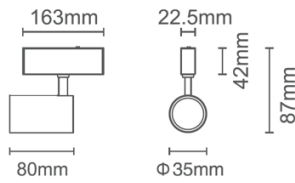

CLIXX SLIM SPOT35

DIMENSIONS

ACCESSORIES

Anti-glare
honeycomb louver

Category	Track lighting
Colour	Black / White / Gold
Light source	LED (integrated)
Power	5W
Luminous flux	440 lm
Colour temperature	2700K / 3000K (standard) / 4000K
Colour Rendering Index	CRI>90
Efficacy	88 lm/W
Lifetime	>50.000h
Beam angle	20D / 30D (standard) / 40D / 60D
Driver	Not included
Voltage	24V
Input voltage	110 – 240 V
Dimming	Triac / 1-10V / DALI / Zigbee
IP rating	IP20
Swivel angle	90°
Rotation angle	360°
Weight	245 g
Material	Aluminium
Warranty	5 years

LIGHT DISTRIBUTION

20°

h(m)	E(lx)	Φ(m)
2	563	Φ0.69
3	250	Φ1.03
3.5	183	Φ1.20
4	140	Φ1.38
5	90	Φ1.55

30°

h(m)	E(lx)	Φ(m)
1	2519	Φ0.32
2	629	Φ0.65
3	279	Φ0.98
4	157	Φ1.31
5	100	Φ1.64

40°

h(m)	E(lx)	Φ(m)
2	278	Φ0.96
3	124	Φ1.44
3.5	91	Φ1.68
4	69	Φ1.92
5	44	Φ2.40

60°

h(m)	E(lx)	Φ(m)
1	799	Φ0.75
2	199	Φ1.51
3	88	Φ2.27
4	49	Φ3.02
5	31	Φ3.78