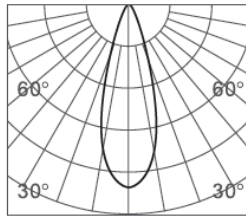

CLIXX SLIM SPOT35

DIMENSIONS

ACCESSORIES

Anti-glare
honeycomb louver

Category	Track lighting
Colour	Black / White / Gold
Light source	LED (integrated)
Power	5W
Luminous flux	440 lm
Colour temperature	2700K / 3000K (standard) / 4000K
Colour Rendering Index	CRI>90
Efficacy	88 lm/W
Lifetime	>50.000h
Beam angle	20D / 30D (standard) / 40D / 60D
Driver	Not included
Voltage	24V
Input voltage	110 – 240 V
Dimming	Triac / 1-10V / DALI / Zigbee
IP rating	IP20
Swivel angle	90°
Rotation angle	360°
Weight	245 g
Material	Aluminium
Warranty	5 years

LIGHT DISTRIBUTION

20°

h(m)	E(lx)	Φ(m)
2	563	Φ0.69
3	250	Φ1.03
3.5	183	Φ1.20
4	140	Φ1.38
5	90	Φ1.55

30°

h(m)	E(lx)	Φ(m)
1	2519	Φ0.32
2	629	Φ0.65
3	279	Φ0.98
4	157	Φ1.31
5	100	Φ1.64

40°

h(m)	E(lx)	Φ(m)
2	278	Φ0.96
3	124	Φ1.44
3.5	91	Φ1.68
4	69	Φ1.92
5	44	Φ2.40

60°

h(m)	E(lx)	Φ(m)
1	799	Φ0.75
2	199	Φ1.51
3	88	Φ2.27
4	49	Φ3.02
5	31	Φ3.78