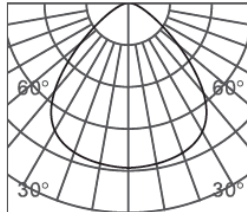

CLIXX SLIM SPOT35 SQUARE

DIMENSIONS

ACCESSORIES

Anti-glare honeycomb louver

Category	Track lighting
Colour	Black
Light source	LED (integrated)
Power	8W
Luminous flux	365 lm
Colour temperature	2700K / 3000K (standard) / 4000K
Colour Rendering Index	CRI>90
Efficacy	45 lm/W
Lifetime	>50.000h
Beam angle	20D / 30D (standard) / 40D / 60D
Driver	Not included
Voltage	24V
Input voltage	110 – 240 V
Dimming	Triac / 1-10V / DALI
IP rating	IP20
Swivel angle	90°
Rotation angle	360°
Weight	245 g
Material	Aluminium
Warranty	5 years

LIGHT DISTRIBUTION

20°

h(m)	E(lx)	Φ(m)
2	563	Φ0.69
3	250	Φ1.03
3.5	183	Φ1.20
4	140	Φ1.38
5	90	Φ1.55

30°

h(m)	E(lx)	Φ(m)
1	2519	Φ0.32
2	629	Φ0.65
3	279	Φ0.98
4	157	Φ1.31
5	100	Φ1.64

40°

h(m)	E(lx)	Φ(m)
2	278	Φ0.96
3	124	Φ1.44
3.5	91	Φ1.68
4	69	Φ1.92
5	44	Φ2.40

60°

h(m)	E(lx)	Φ(m)
1	799	Φ0.75
2	199	Φ1.51
3	88	Φ2.27
4	49	Φ3.02
5	31	Φ3.78