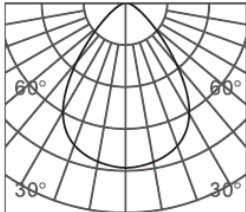

CLIXX SLIM SPOT35 SQUARE

DIMENSIONS

ACCESSORIES

Anti-glare honeycomb louver

Category	Track lighting
Colour	Black
Light source	LED (integrated)
Power	8W
Luminous flux	365 lm
Colour temperature	2700K / 3000K (standard) / 4000K
Colour Rendering Index	CRI>90
Efficacy	45 lm/W
Lifetime	>50.000h
Beam angle	20D / 30D (standard) / 40D / 60D
Driver	Not included
Voltage	24V
Input voltage	110 – 240 V
Dimming	Triac / 1-10V / DALI
IP rating	IP20
Swivel angle	90°
Rotation angle	360°
Weight	245 g
Material	Aluminium
Warranty	5 years

LIGHT DISTRIBUTION

20°

h(m)	E(lx)	Φ(m)
2	563	Φ0.69
3	250	Φ1.03
3.5	183	Φ1.20
4	140	Φ1.38
5	90	Φ1.55

30°

h(m)	E(lx)	Φ(m)
1	2519	Φ0.32
2	629	Φ0.65
3	279	Φ0.98
4	157	Φ1.31
5	100	Φ1.64

40°

h(m)	E(lx)	Φ(m)
2	278	Φ0.96
3	124	Φ1.44
3.5	91	Φ1.68
4	69	Φ1.92
5	44	Φ2.40

60°

h(m)	E(lx)	Φ(m)
1	799	Φ0.75
2	199	Φ1.51
3	88	Φ2.27
4	49	Φ3.02
5	31	Φ3.78