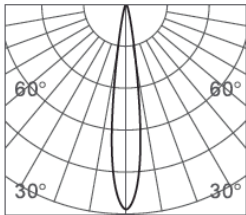

CLIXX SLIM SPOT35 SQUARE

DIMENSIONS

ACCESSORIES

Anti-glare honeycomb louver

Category	Track lighting
Colour	Black
Light source	LED (integrated)
Power	8W
Luminous flux	365 lm
Colour temperature	2700K / 3000K (standard) / 4000K
Colour Rendering Index	CRI>90
Efficacy	45 lm/W
Lifetime	>50.000h
Beam angle	20D / 30D (standard) / 40D / 60D
Driver	Not included
Voltage	24V
Input voltage	110 – 240 V
Dimming	Triac / 1-10V / DALI
IP rating	IP20
Swivel angle	90°
Rotation angle	360°
Weight	245 g
Material	Aluminium
Warranty	5 years

LIGHT DISTRIBUTION

20°

h(m)	E(lx)	Φ(m)
2	563	Φ0.69
3	250	Φ1.03
3.5	183	Φ1.20
4	140	Φ1.38
5	90	Φ1.55

30°

h(m)	E(lx)	Φ(m)
1	2519	Φ0.32
2	629	Φ0.65
3	279	Φ0.98
4	157	Φ1.31
5	100	Φ1.64

40°

h(m)	E(lx)	Φ(m)
2	278	Φ0.96
3	124	Φ1.44
3.5	91	Φ1.68
4	69	Φ1.92
5	44	Φ2.40

60°

h(m)	E(lx)	Φ(m)
1	799	Φ0.75
2	199	Φ1.51
3	88	Φ2.27
4	49	Φ3.02
5	31	Φ3.78