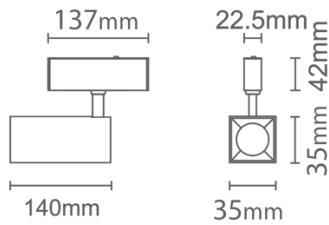

CLIXX SLIM SPOT35 SQUARE

DIMENSIONS

ACCESSORIES

Anti-glare honeycomb louver

Category	Track lighting
Colour	Black
Light source	LED (integrated)
Power	8W
Luminous flux	365 lm
Colour temperature	2700K / 3000K (standard) / 4000K
Colour Rendering Index	CRI>90
Efficacy	45 lm/W
Lifetime	>50.000h
Beam angle	20D / 30D (standard) / 40D / 60D
Driver	Not included
Voltage	24V
Input voltage	110 – 240 V
Dimming	Triac / 1-10V / DALI
IP rating	IP20
Swivel angle	90°
Rotation angle	360°
Weight	245 g
Material	Aluminium
Warranty	5 years

LIGHT DISTRIBUTION

20°

h(m)	E(lx)	Φ(m)
2	563	Φ0.69
3	250	Φ1.03
3.5	183	Φ1.20
4	140	Φ1.38
5	90	Φ1.55

30°

h(m)	E(lx)	Φ(m)
1	2519	Φ0.32
2	629	Φ0.65
3	279	Φ0.98
4	157	Φ1.31
5	100	Φ1.64

40°

h(m)	E(lx)	Φ(m)
2	278	Φ0.96
3	124	Φ1.44
3.5	91	Φ1.68
4	69	Φ1.92
5	44	Φ2.40

60°

h(m)	E(lx)	Φ(m)
1	799	Φ0.75
2	199	Φ1.51
3	88	Φ2.27
4	49	Φ3.02
5	31	Φ3.78