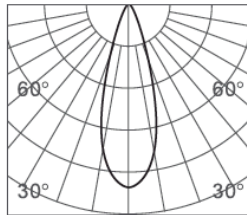

CLIXX SLIM SPOT35 SQUARE

DIMENSIONS

ACCESSORIES

Anti-glare honeycomb louver

Category	Track lighting
Colour	Black
Light source	LED (integrated)
Power	8W
Luminous flux	365 lm
Colour temperature	2700K / 3000K (standard) / 4000K
Colour Rendering Index	CRI>90
Efficacy	45 lm/W
Lifetime	>50.000h
Beam angle	20D / 30D (standard) / 40D / 60D
Driver	Not included
Voltage	24V
Input voltage	110 – 240 V
Dimming	Triac / 1-10V / DALI
IP rating	IP20
Swivel angle	90°
Rotation angle	360°
Weight	245 g
Material	Aluminium
Warranty	5 years

LIGHT DISTRIBUTION

20°

h(m)	E(lx)	Φ(m)
2	563	Φ0.69
3	250	Φ1.03
3.5	183	Φ1.20
4	140	Φ1.38
5	90	Φ1.55

30°

h(m)	E(lx)	Φ(m)
1	2519	Φ0.32
2	629	Φ0.65
3	279	Φ0.98
4	157	Φ1.31
5	100	Φ1.64

40°

h(m)	E(lx)	Φ(m)
2	278	Φ0.96
3	124	Φ1.44
3.5	91	Φ1.68
4	69	Φ1.92
5	44	Φ2.40

60°

h(m)	E(lx)	Φ(m)
1	799	Φ0.75
2	199	Φ1.51
3	88	Φ2.27
4	49	Φ3.02
5	31	Φ3.78