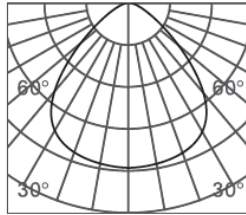

CLIXX SLIM SPOT35D

DIMENSIONS

ACCESSORIES

Anti-glare honeycomb louver

Category	Track lighting
Colour	Black / White / Gold
Light source	LED (integrated)
Power	2x5W
Luminous flux	880 lm
Colour temperature	2700K / 3000K (standard) / 4000K
Colour Rendering Index	CRI>90
Efficacy	88 lm/W
Lifetime	>50.000h
Beam angle	20D / 30D (standard) / 40D / 60D
Driver	Not included
Voltage	24V
Input voltage	110 – 240 V
Dimming	Triac / 1-10V / DALI / Zigbee
IP rating	IP20
Swivel angle	90°
Rotation angle	360°
Weight	375 g
Material	Aluminium
Warranty	5 years

LIGHT DISTRIBUTION

20°

h(m)	E(lx)	Φ(m)
2	563	Φ0.69
3	250	Φ1.03
3.5	183	Φ1.20
4	140	Φ1.38
5	90	Φ1.55

30°

h(m)	E(lx)	Φ(m)
1	2519	Φ0.32
2	629	Φ0.65
3	279	Φ0.98
4	157	Φ1.31
5	100	Φ1.64

40°

h(m)	E(lx)	Φ(m)
2	278	Φ0.96
3	124	Φ1.44
3.5	91	Φ1.68
4	69	Φ1.92
5	44	Φ2.40

60°

h(m)	E(lx)	Φ(m)
1	799	Φ0.75
2	199	Φ1.51
3	88	Φ2.27
4	49	Φ3.02
5	31	Φ3.78