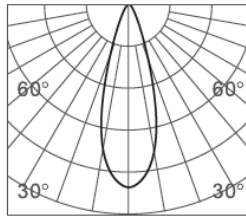

CLIXX SLIM SPOT35D

DIMENSIONS

ACCESSORIES

Anti-glare honeycomb louver

Category	Track lighting
Colour	Black / White / Gold
Light source	LED (integrated)
Power	2x5W
Luminous flux	880 lm
Colour temperature	2700K / 3000K (standard) / 4000K
Colour Rendering Index	CRI>90
Efficacy	88 lm/W
Lifetime	>50.000h
Beam angle	20D / 30D (standard) / 40D / 60D
Driver	Not included
Voltage	24V
Input voltage	110 – 240 V
Dimming	Triac / 1-10V / DALI / Zigbee
IP rating	IP20
Swivel angle	90°
Rotation angle	360°
Weight	375 g
Material	Aluminium
Warranty	5 years

LIGHT DISTRIBUTION

20°

h(m)	E(lx)	Φ(m)
2	563	Φ0.69
3	250	Φ1.03
3.5	183	Φ1.20
4	140	Φ1.38
5	90	Φ1.55

30°

h(m)	E(lx)	Φ(m)
1	2519	Φ0.32
2	629	Φ0.65
3	279	Φ0.98
4	157	Φ1.31
5	100	Φ1.64

40°

h(m)	E(lx)	Φ(m)
2	278	Φ0.96
3	124	Φ1.44
3.5	91	Φ1.68
4	69	Φ1.92
5	44	Φ2.40

60°

h(m)	E(lx)	Φ(m)
1	799	Φ0.75
2	199	Φ1.51
3	88	Φ2.27
4	49	Φ3.02
5	31	Φ3.78