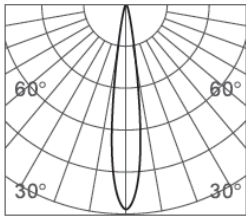

CLIXX SLIM SPOT35D

DIMENSIONS

ACCESSORIES

Anti-glare honeycomb louver

Category	Track lighting
Colour	Black / White / Gold
Light source	LED (integrated)
Power	2x5W
Luminous flux	880 lm
Colour temperature	2700K / 3000K (standard) / 4000K
Colour Rendering Index	CRI>90
Efficacy	88 lm/W
Lifetime	>50.000h
Beam angle	20D / 30D (standard) / 40D / 60D
Driver	Not included
Voltage	24V
Input voltage	110 – 240 V
Dimming	Triac / 1-10V / DALI / Zigbee
IP rating	IP20
Swivel angle	90°
Rotation angle	360°
Weight	375 g
Material	Aluminium
Warranty	5 years

LIGHT DISTRIBUTION

20°

h(m)	E(lx)	Φ(m)
2	563	Φ0.69
3	250	Φ1.03
3.5	183	Φ1.20
4	140	Φ1.38
5	90	Φ1.55

30°

h(m)	E(lx)	Φ(m)
1	2519	Φ0.32
2	629	Φ0.65
3	279	Φ0.98
4	157	Φ1.31
5	100	Φ1.64

40°

h(m)	E(lx)	Φ(m)
2	278	Φ0.96
3	124	Φ1.44
3.5	91	Φ1.68
4	69	Φ1.92
5	44	Φ2.40

60°

h(m)	E(lx)	Φ(m)
1	799	Φ0.75
2	199	Φ1.51
3	88	Φ2.27
4	49	Φ3.02
5	31	Φ3.78