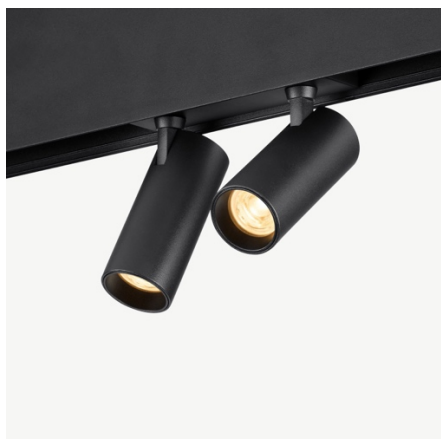

CLIXX SLIM SPOT35D

DIMENSIONS

ACCESSORIES

Anti-glare honeycomb louver

Category	Track lighting
Colour	Black / White / Gold
Light source	LED (integrated)
Power	2x5W
Luminous flux	880 lm
Colour temperature	2700K / 3000K (standard) / 4000K
Colour Rendering Index	CRI>90
Efficacy	88 lm/W
Lifetime	>50.000h
Beam angle	20D / 30D (standard) / 40D / 60D
Driver	Not included
Voltage	24V
Input voltage	110 – 240 V
Dimming	Triac / 1-10V / DALI / Zigbee
IP rating	IP20
Swivel angle	90°
Rotation angle	360°
Weight	375 g
Material	Aluminium
Warranty	5 years