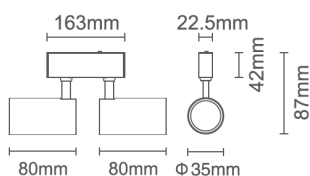

CLIXX SLIM SPOT35D

DIMENSIONS

ACCESSORIES

Anti-glare honeycomb louver

Category	Track lighting
Colour	Black / White / Gold
Light source	LED (integrated)
Power	2x5W
Luminous flux	880 lm
Colour temperature	2700K / 3000K (standard) / 4000K
Colour Rendering Index	CRI>90
Efficacy	88 lm/W
Lifetime	>50.000h
Beam angle	20D / 30D (standard) / 40D / 60D
Driver	Not included
Voltage	24V
Input voltage	110 – 240 V
Dimming	Triac / 1-10V / DALI / Zigbee
IP rating	IP20
Swivel angle	90°
Rotation angle	360°
Weight	375 g
Material	Aluminium
Warranty	5 years

LIGHT DISTRIBUTION

20°

h(m)	E(lx)	Φ(m)
2	563	Φ0.69
3	250	Φ1.03
3.5	183	Φ1.20
4	140	Φ1.38
5	90	Φ1.55

30°

h(m)	E(lx)	Φ(m)
1	2519	Φ0.32
2	629	Φ0.65
3	279	Φ0.98
4	157	Φ1.31
5	100	Φ1.64

40°

h(m)	E(lx)	Φ(m)
2	278	Φ0.96
3	124	Φ1.44
3.5	91	Φ1.68
4	69	Φ1.92
5	44	Φ2.40

60°

h(m)	E(lx)	Φ(m)
1	799	Φ0.75
2	199	Φ1.51
3	88	Φ2.27
4	49	Φ3.02
5	31	Φ3.78