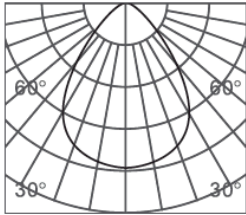

CLIXX SLIM SPOT35D

DIMENSIONS

ACCESSORIES

Anti-glare honeycomb louver

Category	Track lighting
Colour	Black / White / Gold
Light source	LED (integrated)
Power	2x5W
Luminous flux	880 lm
Colour temperature	2700K / 3000K (standard) / 4000K
Colour Rendering Index	CRI>90
Efficacy	88 lm/W
Lifetime	>50.000h
Beam angle	20D / 30D (standard) / 40D / 60D
Driver	Not included
Voltage	24V
Input voltage	110 – 240 V
Dimming	Triac / 1-10V / DALI / Zigbee
IP rating	IP20
Swivel angle	90°
Rotation angle	360°
Weight	375 g
Material	Aluminium
Warranty	5 years

LIGHT DISTRIBUTION

20°

h(m)	E(lx)	Φ(m)
2	563	Φ0.69
3	250	Φ1.03
3.5	183	Φ1.20
4	140	Φ1.38
5	90	Φ1.55

30°

h(m)	E(lx)	Φ(m)
1	2519	Φ0.32
2	629	Φ0.65
3	279	Φ0.98
4	157	Φ1.31
5	100	Φ1.64

40°

h(m)	E(lx)	Φ(m)
2	278	Φ0.96
3	124	Φ1.44
3.5	91	Φ1.68
4	69	Φ1.92
5	44	Φ2.40

60°

h(m)	E(lx)	Φ(m)
1	799	Φ0.75
2	199	Φ1.51
3	88	Φ2.27
4	49	Φ3.02
5	31	Φ3.78