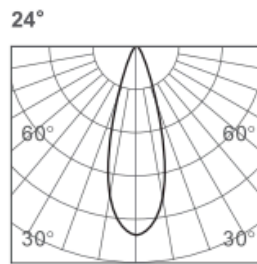

CLIXX SLIM SPOT50

DIMENSIONS

ACCESSORIES

Anti-glare honeycomb louver

Category	Track lighting
Colour	Black / White / Gold
Light source	LED (integrated)
Power	10W
Luminous flux	780 lm
Colour temperature	2700K / 3000K (standard) / 4000K
Colour Rendering Index	CRI>90
Efficacy	78 lm/W
Lifetime	>50.000h
Beam angle	18D / 24D / 36D (standard)
Driver	Not included
Voltage	24V
Input voltage	110 – 240 V
Dimming	Triac / 1-10V / DALI / Zigbee
IP rating	IP20
Swivel angle	90°
Rotation angle	360°
Weight	345 g
Material	Aluminium
Warranty	5 years

LIGHT DISTRIBUTION

h(m)	E(lx)	Φ(m)
1	3011	Φ0.32
2	752	Φ0.64
3	334	Φ0.97
4	188	Φ1.29
5	120	Φ1.62

h(m)	E(lx)	Φ(m)
1	3857	Φ0.40
2	964	Φ0.81
3	428	Φ1.22
4	241	Φ1.62
5	154	Φ2.03

h(m)	E(lx)	Φ(m)
1	2154	Φ0.64
2	538	Φ1.28
3	239	Φ1.92
4	134	Φ2.56
5	86	Φ3.21