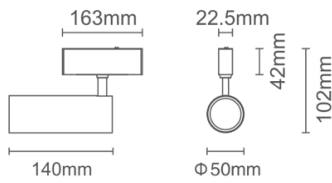

CLIXX SLIM SPOT50

DIMENSIONS

ACCESSORIES

Anti-glare honeycomb louver

Category	Track lighting
Colour	Black / White / Gold
Light source	LED (integrated)
Power	10W
Luminous flux	780 lm
Colour temperature	2700K / 3000K (standard) / 4000K
Colour Rendering Index	CRI>90
Efficacy	78 lm/W
Lifetime	>50.000h
Beam angle	18D / 24D / 36D (standard)
Driver	Not included
Voltage	24V
Input voltage	110 – 240 V
Dimming	Triac / 1-10V / DALI / Zigbee
IP rating	IP20
Swivel angle	90°
Rotation angle	360°
Weight	345 g
Material	Aluminium
Warranty	5 years

LIGHT DISTRIBUTION

h(m)	E(lx)	Φ(m)
1	3011	Φ0.32
2	752	Φ0.64
3	334	Φ0.97
4	188	Φ1.29
5	120	Φ1.62

h(m)	E(lx)	Φ(m)
1	3857	Φ0.40
2	964	Φ0.81
3	428	Φ1.22
4	241	Φ1.62
5	154	Φ2.03

h(m)	E(lx)	Φ(m)
1	2154	Φ0.64
2	538	Φ1.28
3	239	Φ1.92
4	134	Φ2.56
5	86	Φ3.21