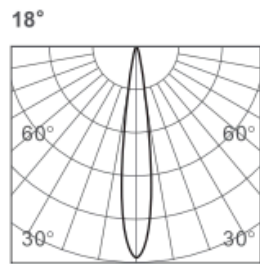

CLIXX SLIM SPOT50

DIMENSIONS

ACCESSORIES

Anti-glare honeycomb louver

Category	Track lighting
Colour	Black / White / Gold
Light source	LED (integrated)
Power	10W
Luminous flux	780 lm
Colour temperature	2700K / 3000K (standard) / 4000K
Colour Rendering Index	CRI>90
Efficacy	78 lm/W
Lifetime	>50.000h
Beam angle	18D / 24D / 36D (standard)
Driver	Not included
Voltage	24V
Input voltage	110 – 240 V
Dimming	Triac / 1-10V / DALI / Zigbee
IP rating	IP20
Swivel angle	90°
Rotation angle	360°
Weight	345 g
Material	Aluminium
Warranty	5 years

LIGHT DISTRIBUTION

h(m)	E(lx)	Φ(m)
1	3011	Φ0.32
2	752	Φ0.64
3	334	Φ0.97
4	188	Φ1.29
5	120	Φ1.62

h(m)	E(lx)	Φ(m)
1	3857	Φ0.40
2	964	Φ0.81
3	428	Φ1.22
4	241	Φ1.62
5	154	Φ2.03

h(m)	E(lx)	Φ(m)
1	2154	Φ0.64
2	538	Φ1.28
3	239	Φ1.92
4	134	Φ2.56
5	86	Φ3.21