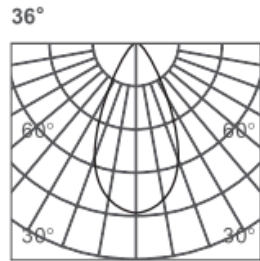

CLIXX SLIM SPOT50

DIMENSIONS

ACCESSORIES

Anti-glare honeycomb louver

Category	Track lighting
Colour	Black / White / Gold
Light source	LED (integrated)
Power	10W
Luminous flux	780 lm
Colour temperature	2700K / 3000K (standard) / 4000K
Colour Rendering Index	CRI>90
Efficacy	78 lm/W
Lifetime	>50.000h
Beam angle	18D / 24D / 36D (standard)
Driver	Not included
Voltage	24V
Input voltage	110 – 240 V
Dimming	Triac / 1-10V / DALI / Zigbee
IP rating	IP20
Swivel angle	90°
Rotation angle	360°
Weight	345 g
Material	Aluminium
Warranty	5 years

LIGHT DISTRIBUTION

h(m)	E(lx)	Φ(m)
1	3011	Φ0.32
2	752	Φ0.64
3	334	Φ0.97
4	188	Φ1.29
5	120	Φ1.62

h(m)	E(lx)	Φ(m)
1	3857	Φ0.40
2	964	Φ0.81
3	428	Φ1.22
4	241	Φ1.62
5	154	Φ2.03

h(m)	E(lx)	Φ(m)
1	2154	Φ0.64
2	538	Φ1.28
3	239	Φ1.92
4	134	Φ2.56
5	86	Φ3.21