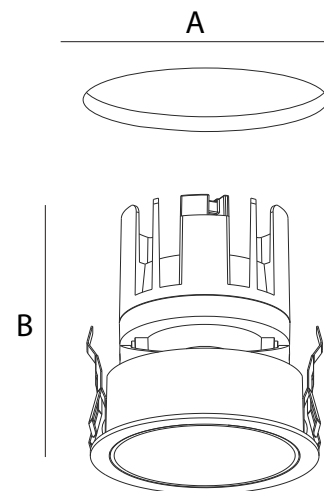

**Always disconnect the power before installation.**

Do not attempt to make any modifications on the products. Lightinova declines any responsibility on modified products. Installation should be carried out by a qualified professional. This product is designed for indoor installation.

SIZE	A	B
Ø 50MM Fixed	Ø55MM	68MM
Ø 50MM Adjustable	Ø55MM	76MM
Ø 60MM Fixed	Ø65MM	68MM
Ø 60MM Adjustable	Ø65MM	80MM
Ø 70MM Fixed	Ø75MM	89MM
Ø 70MM Adjustable	Ø75MM	106MM

**01 TRIM**

**02**

**03**

**04**

**01 TRIMLESS**