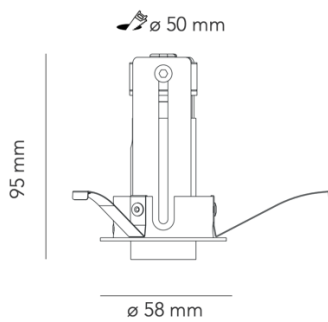

## RETRACTABLE RECESSED LED SPOT PEEK

### DIMENSIONS

### ACCESSORIES

<b>Category</b>	Recessed spots
<b>Colour</b>	Black / White
<b>Light source</b>	LED
<b>Power</b>	8W
<b>Luminous flux</b>	418 lm
<b>Colour temperature</b>	2700K / 3000K (standard) / 4000K / 5000K
<b>Colour Rendering Index</b>	CRI>90
<b>Efficacy</b>	52 lm/W
<b>Lifetime</b>	>50.000h
<b>Beam angle</b>	15D / 24D (standard) / 36D
<b>Driver</b>	Included
<b>Voltage</b>	24V
<b>Input voltage</b>	110 – 240 V
<b>Dimming</b>	Triac / 1-10V / DALI
<b>IP rating</b>	IP20
<b>Material</b>	Aluminium
<b>Warranty</b>	5 years