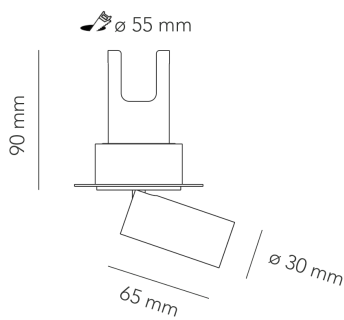

RETRACTABLE RECESSED TRIMLESS LED SPOT PEEK

DIMENSIONS

ACCESSORIES

Category	Recessed spots
Colour	Black / White
Light source	LED
Power	8W
Luminous flux	418 lm
Colour temperature	2700K / 3000K (standard) / 4000K / 5000K
Colour Rendering Index	CRI>90
Efficacy	52 lm/W
Lifetime	>50.000h
Beam angle	15D / 24D (standard) / 36D
Driver	Included
Voltage	24V
Input voltage	110 – 240 V
Dimming	Triac / 1-10V / DALI
IP rating	IP20
Material	Aluminium
Warranty	5 years