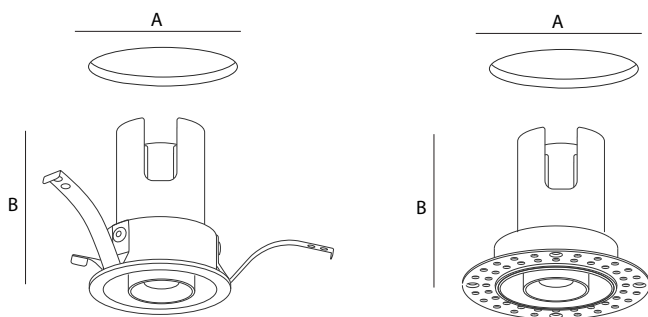

IP20 24V SELV

**ATTENTION: PLEASE READ THE INSTRUCTIONS**

The safety of this product can only be guaranteed if the installation instructions are respected and carried out by a qualified professional.

**Always disconnect the power before installation.**

SIZE	A	B
PEEK Inbouw	Ø50MM	95MM
PEEK Inbouw Trimless	Ø55MM	90MM

**01 TRIM**

**02**

**03**

**04**

**01 TRIMLESS**

**02**

**03**