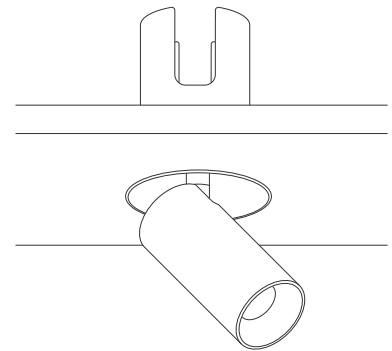

SIZE	A	B
PEEK Inbouw	Ø50MM	95MM
PEEK Inbouw Trimless	Ø55MM	90MM

**01 TRIM**

**02**

**03**

**04**

**01 TRIMLESS**

**02**

**03**

**04**

**05**

**TRIM**

**TRIMLESS**