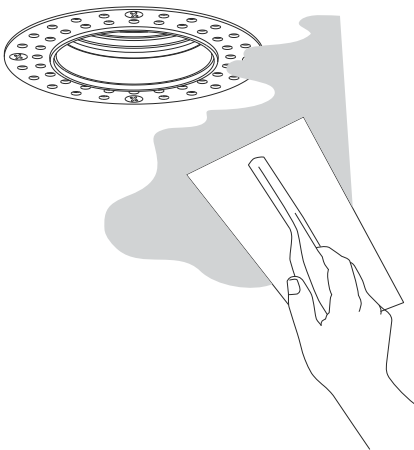

Do not attempt to make any modifications on the products. Lightinova declines any responsibility on modified products. Installation should be carried out by a qualified professional. This product is designed for indoor installation.

SIZE	A	B
PEEK Inbouw	Ø50MM	95MM
PEEK Inbouw Trimless	Ø55MM	90MM

**01 TRIM**

**02**

**03**

**04**

**01 TRIMLESS**

**02**

**03**

**04**

**05**

**TRIM**

**TRIMLESS**