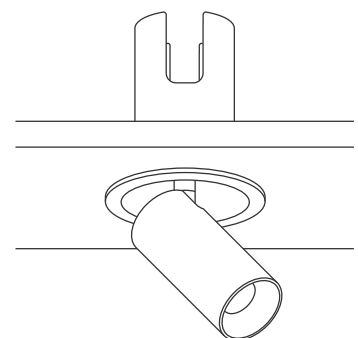

SIZE	A	B
PEEK Inbouw	Ø50MM	95MM
PEEK Inbouw Trimless	Ø55MM	90MM

**01 TRIM**

**02**

**03**

**04**

**01 TRIMLESS**

**02**

**03**

**04**

**05**

**TRIM**

**TRIMLESS**