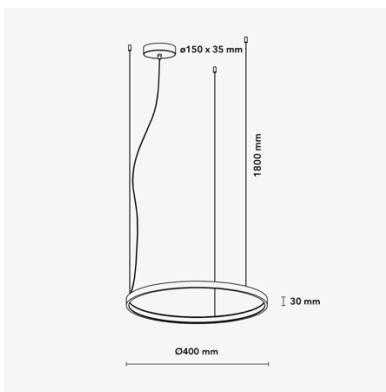

HALO Ø400 mm

DIMENSIONS

Category	Pendant lighting
Color	Black/White/Bronze/Gold/Champagne
Light source	LED (integrated)
Lifetime	>50.000h
Optics	Diffuse
Driver	Included
Voltage	24V
Input voltage	110 – 240 V
Dimming	yes
IP rating	IP20
Material	Aluminum
Warranty	5 years

Ø400 mm	Wattage	Lumen
2700K	19	1708
3000K	19	1708
4000K	19	1909
TW	19	1608
RGBW	20	715